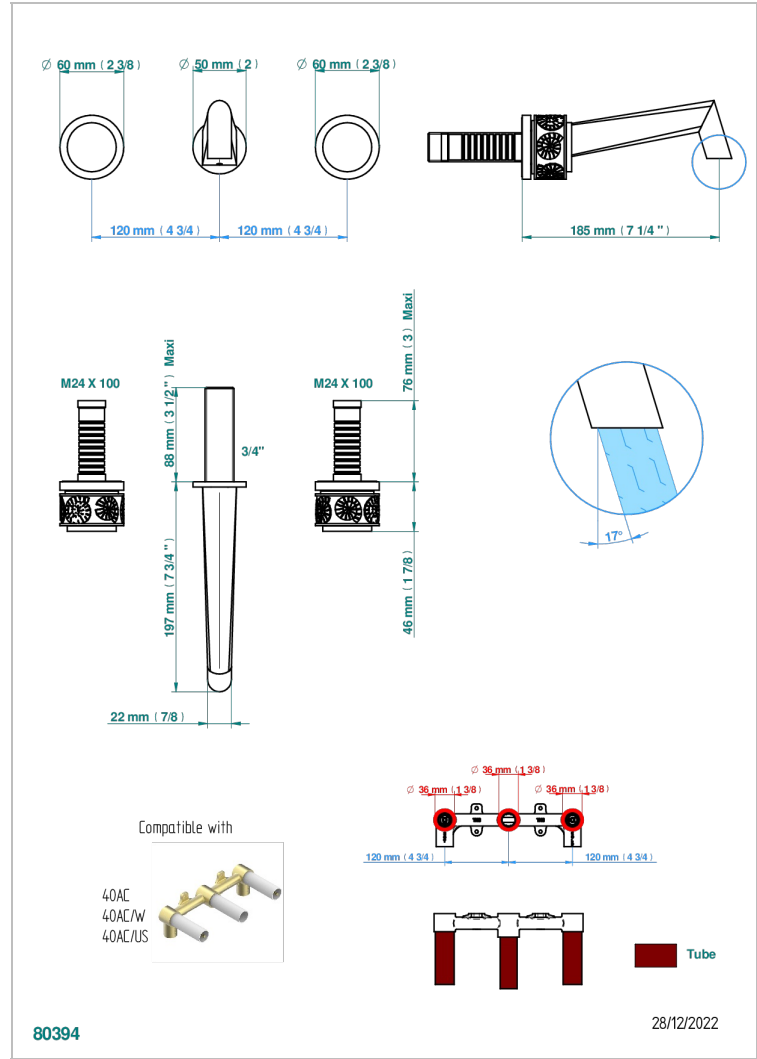

NEW ISLAND

U5N-41GB

Trim only for wall mounted 3-hole bath mixer

CHARACTERISTIC

- New Island
- Trim only for wall mounted 3-hole bath mixer

RELATED SKU'S

- Ref. G00-40AC Rough parts for wall mounted 3 hole mixer, cross handle version
- Ref. G00-40AM Rough parts for wall mounted 3 hole mixer, lever handle version

AVAILABLE FINITIONS

Antique nickel - H28
Black ceram - D30
Blush PVD - H62
Brass color PVD - H49
Brown bronze color PVD - F33
Gold color PVD - H52

Graphite PVD - H64
Lacquered light bronze - D01
Matt Umber PVD - H67
Matt blush PVD - H60
Matt brass color PVD - H50
Matt brown bronze color PVD - F34