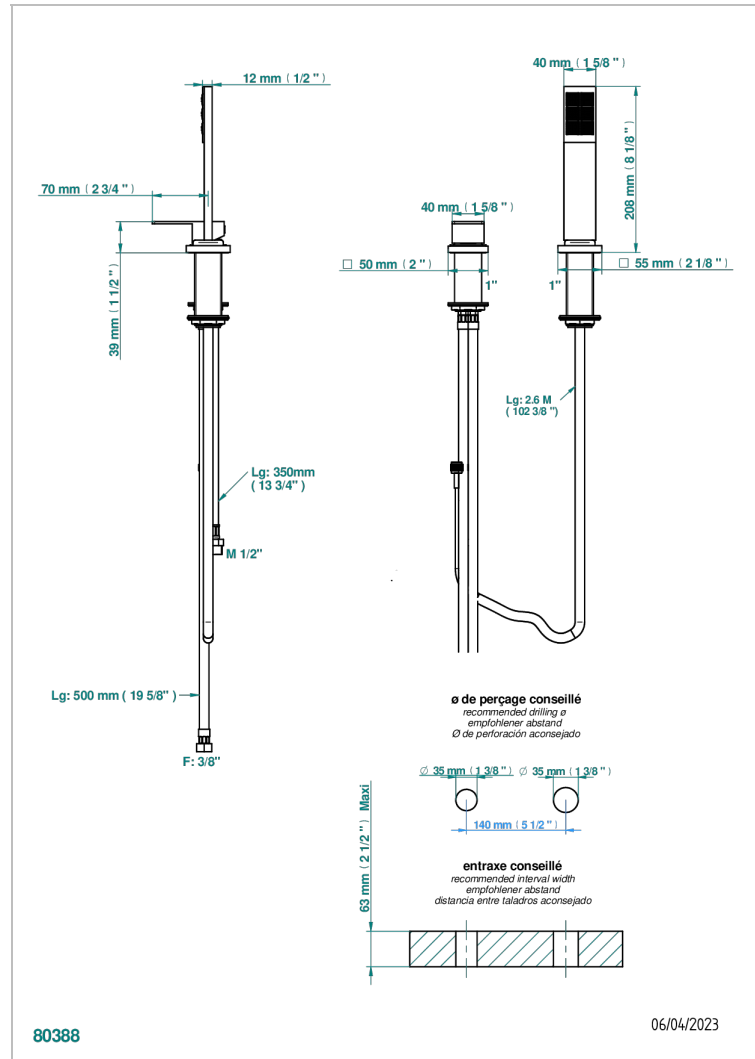

SOHO 2023

G7K-6523/60A

Rim mounted ceramic mixer with handshower

CHARACTERISTIC

- Soho 2023
- Rim mounted ceramic mixer with handshower

AVAILABLE FINITIONS

Blush PVD - H62
Brass color PVD - H49
Brown bronze color PVD - F33
Gold color PVD - H52
Graphite PVD - H64
Matt Umber PVD - H67

Matt blush PVD - H60
Matt brass color PVD - H50
Matt brown bronze color PVD - F34
Matt chrome - C02
Matt gold - F07
Matt gold color PVD - H53

Matt graphite PVD - H65
Matt nickel (color finish) - C01
Matt nickel color PVD - H56
Nickel color PVD - H55
Polished chrome (color finish) - A02
Polished gold (color finish) - F01

Polished nickel - B01
Soft gold - F30
Soft matt gold - F31
Umber PVD - H66