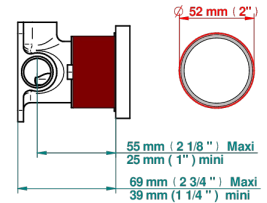

Tube

80385

03/03/2023

CHARACTERISTIC

- Soho 2023
- Trim only for wall mixer on rosette

RELATED SKU'S

- Ref. G00-6540A/US Built-in part for wall mounted flush fit shower mixer 2 inlets 1/2" -1 outlet 1/2" -US model

AVAILABLE FINITIONS

Blush PVD - H62
Brass color PVD - H49
Brown bronze color PVD - F33
Chrome polished - A02
Gold color PVD - H52
Gold mat - F07

Gold polished - F01
Graphite PVD - H64
Matt Umber PVD - H67
Matt blush PVD - H60
Matt brass color PVD - H50
Matt brown bronze color PVD - F34

Matt chrome (American satin) - C02
Matt gold color PVD - H53
Matt graphite PVD - H65
Matt nickel (American satin) - C01
Matt nickel color PVD - H56
Nickel color PVD - H55

Nickel polished - B01
Soft gold - F30
Soft matt gold - F31
Umber PVD - H66