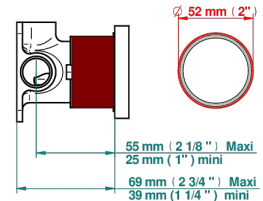

Compatible with