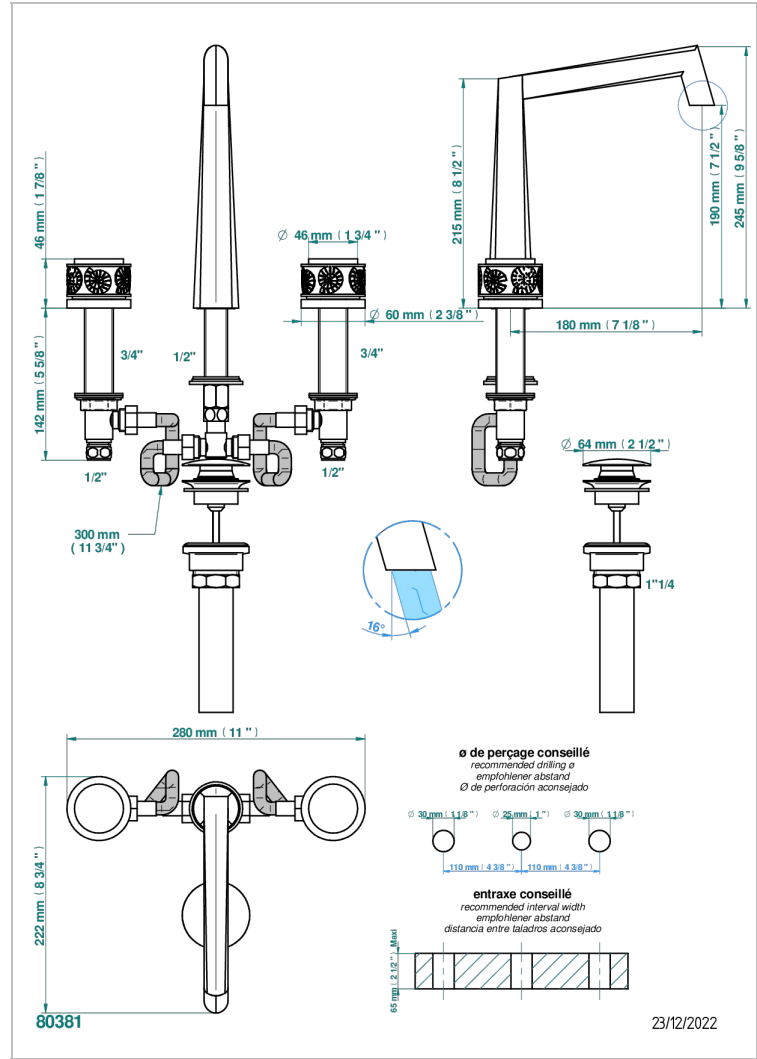

NEW ISLAND

U5N-151M/US

Widespread lavatory set with drain for 1 1/4" + countertop

CHARACTERISTIC

- New Island
- Widespread lavatory set with drain for 1 1/4" + countertop

AVAILABLE FINITIONS

Black ceram - D30
Blush PVD - H62
Brass color PVD - H49
Brown bronze color PVD - F33
Chrome polished - A02
Gold color PVD - H52

Matt nickel color PVD - H56
Nickel antique / Sovereign - H28
Nickel color PVD - H55
Nickel polished - B01
Soft matt gold - F31
Umber PVD - H66