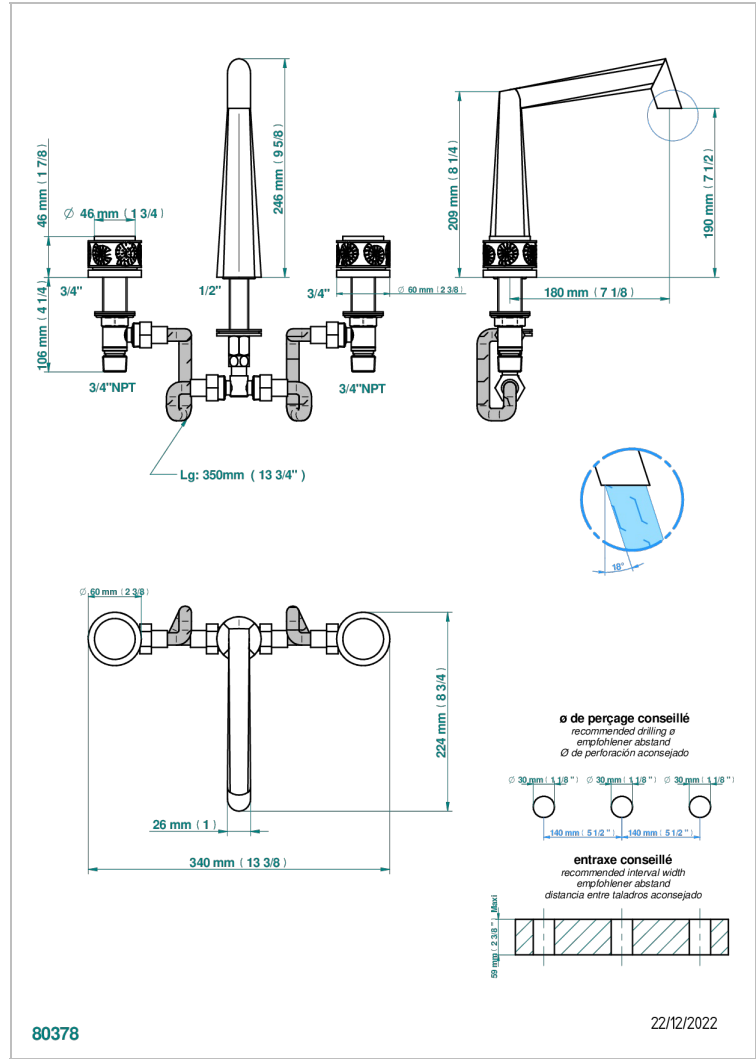

# NEW ISLAND

U5N-25US

Roman tub set with 3/4" valves

## CHARACTERISTIC

- ASME : ASME A112.18.1-2011/CSA B125.1-11