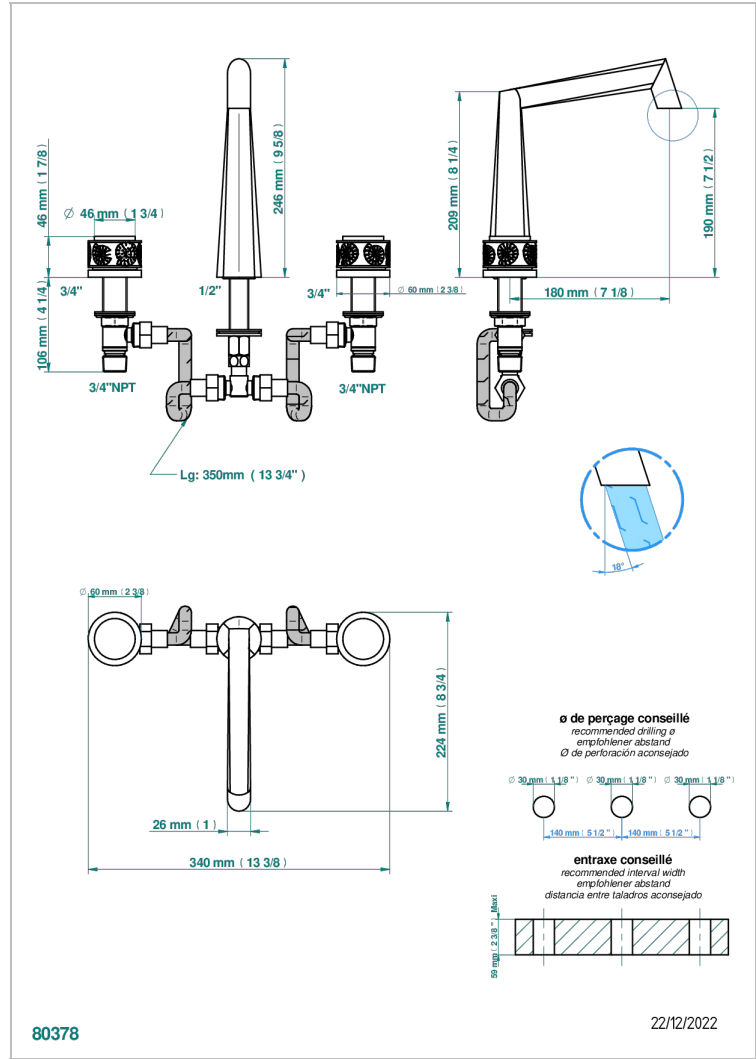

# NEW ISLAND

U5N-25

Rim mounted 3-hole bath mixer, goliath spout

## CHARACTERISTIC

- ACS : 18ACCLY403