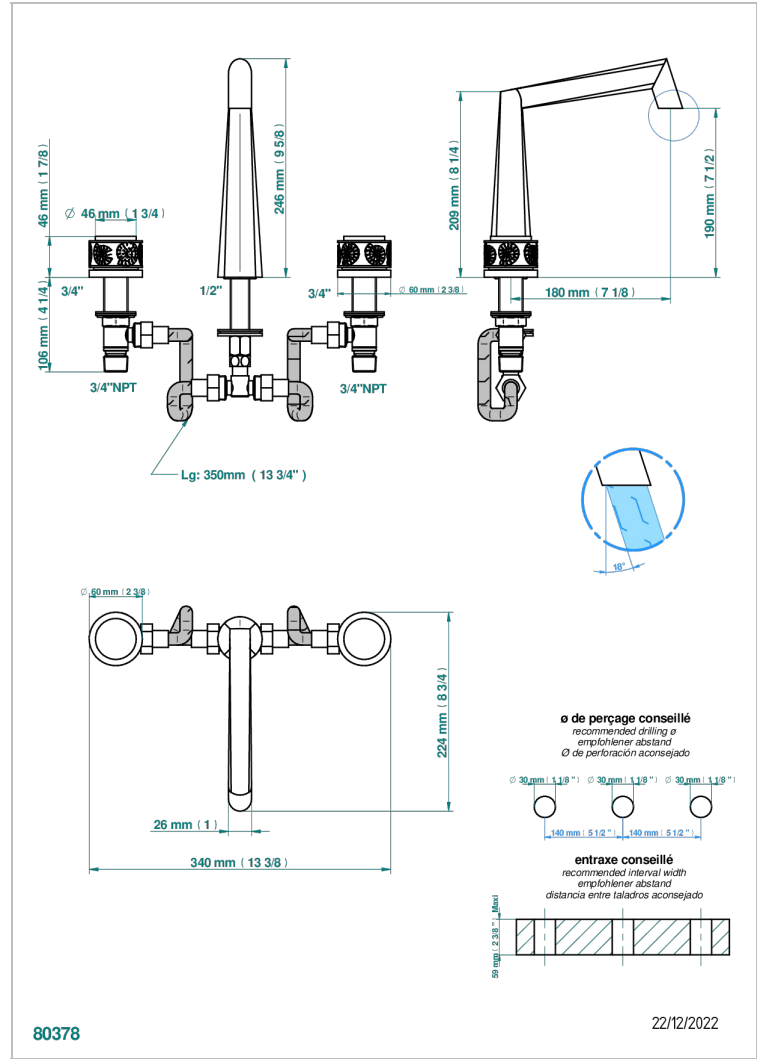

NEW ISLAND

U5N-25

Rim mounted 3-hole bath mixer, goliath spout

CHARACTERISTIC

- ACS : 18ACCLY403

STANDARDS

AVAILABLE FINITIONS

- Antique nickel - H28
- Black ceram - D30
- Blush PVD - H62
- Brass color PVD - H49
- Brown bronze color PVD - F33
- Gold color PVD - H52

- Nickel color PVD - H55
- Polished chrome (color finish) - A02
- Polished gold (color finish) - F01
- Polished nickel - B01
- Soft matt gold - F31
- Umber PVD - H66