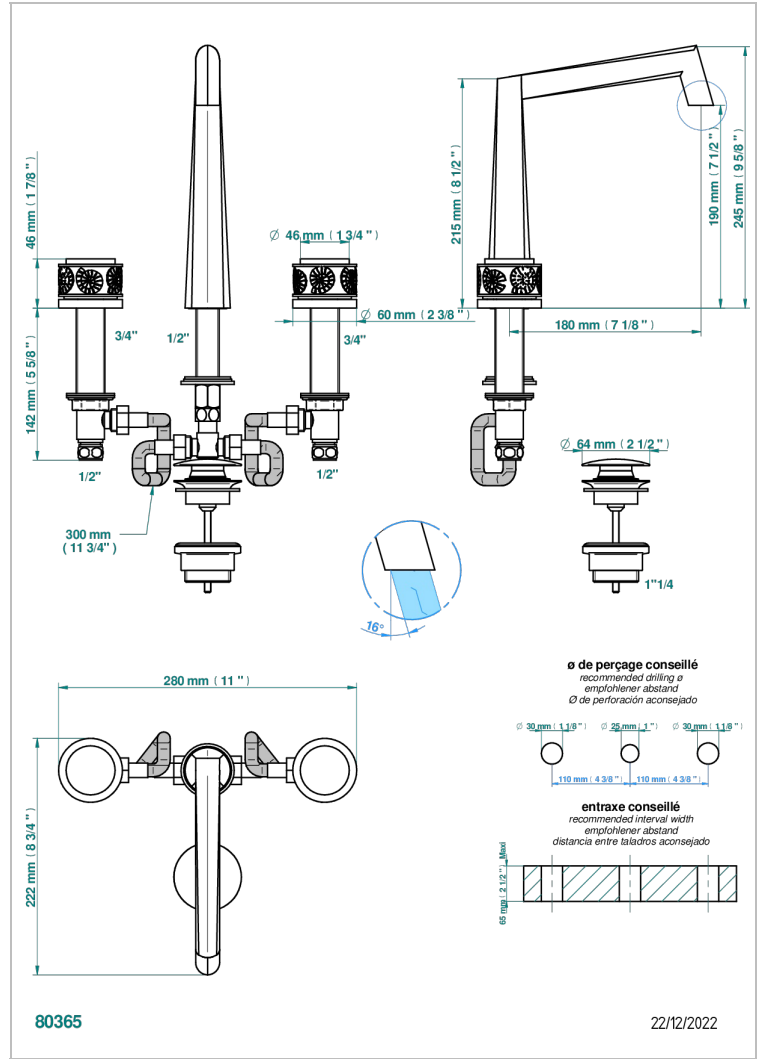

NEW ISLAND

U5N-151M

Rim mounted 3-hole basin mixer with waste for marble

THG[®]
PARIS

CHARACTERISTIC

- ACS : 18ACCLY393
- NF : NF EN 200 - IA - Chrome

STANDARDS

AVAILABLE FINITIONS

- Antique nickel - H28
- Black ceram - D30
- Blush PVD - H62
- Brass color PVD - H49
- Brown bronze color PVD - F33
- Gold color PVD - H52

- Graphite PVD - H64
- Lacquered light bronze - D01
- Matt Umber PVD - H67
- Matt blush PVD - H60
- Matt brass color PVD - H50
- Matt brown bronze color PVD - F34