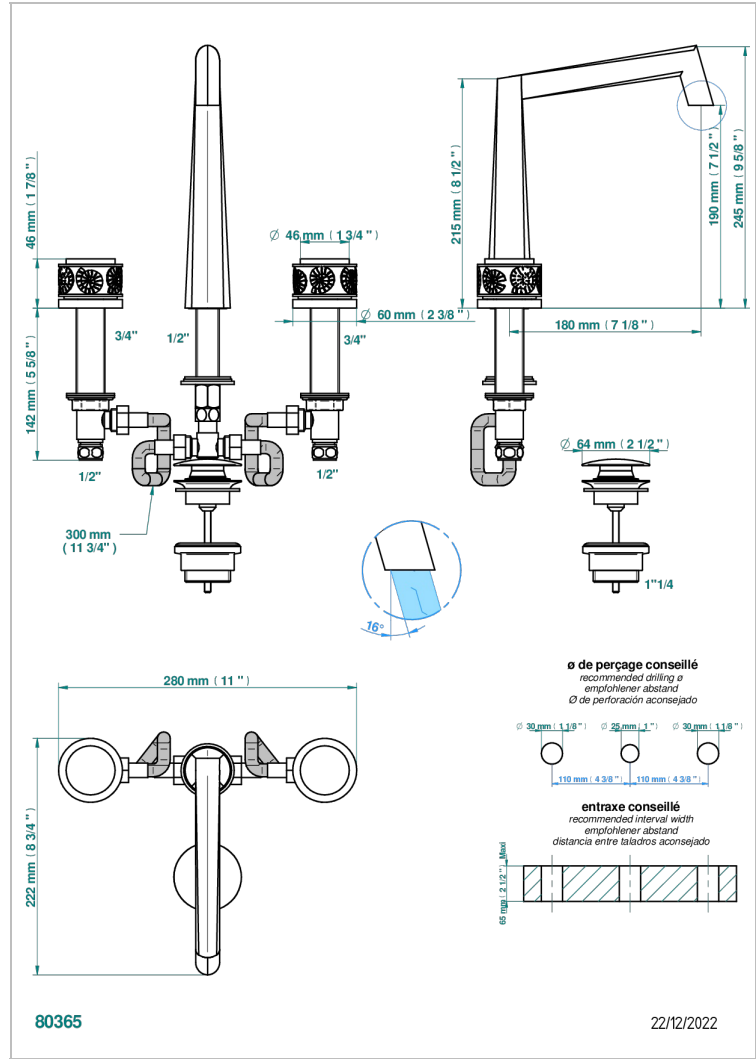

NEW ISLAND

U5N-151M

Rim mounted 3-hole basin mixer with waste for marble

THG[®]
PARIS

CHARACTERISTIC

- ACS : 18ACCLY393
- NF : NF EN 200 - IA - Chrome

STANDARDS

AVAILABLE FINITIONS

- Antique nickel - H28
- Black ceram - D30
- Blush PVD - H62
- Brass color PVD - H49
- Brown bronze color PVD - F33
- Gold color PVD - H52

- Graphite PVD - H64
- Lacquered light bronze - D01
- Matt Umber PVD - H67
- Matt blush PVD - H60
- Matt brass color PVD - H50
- Matt brown bronze color PVD - F34