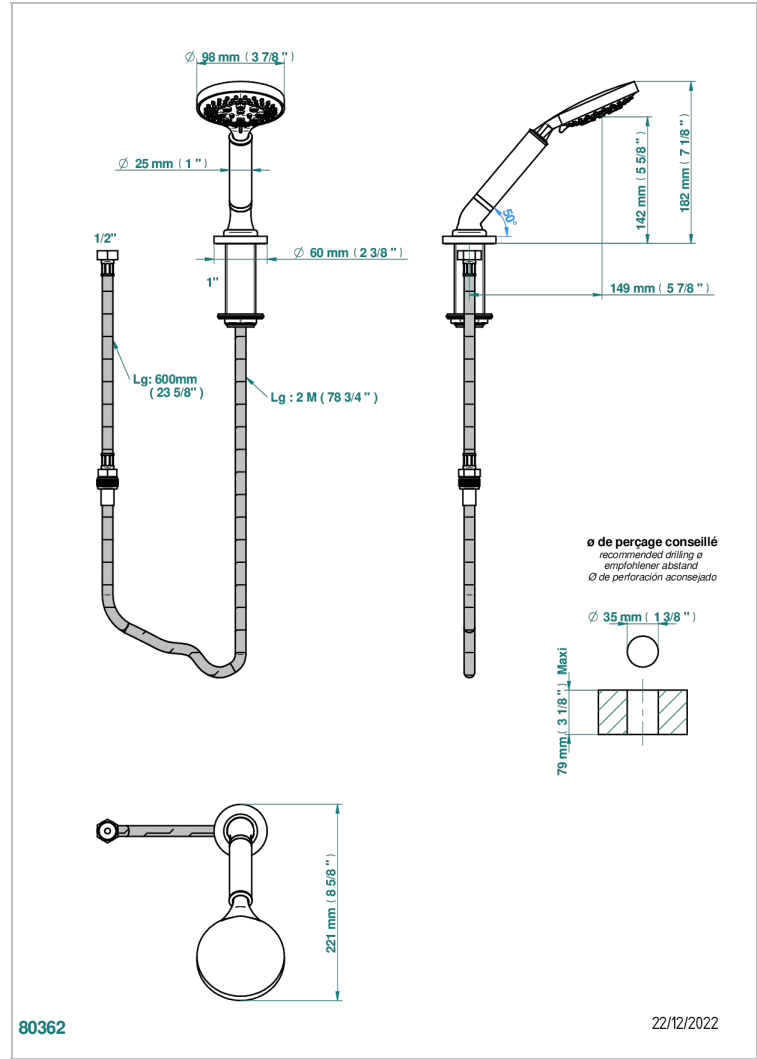

NEW PARADISE

U5P-60A

Deck mounted hand shower, with hose

CHARACTERISTIC

- ACS : 20ACCLY558

STANDARDS

AVAILABLE FINITIONS

- Black ceram - D30
- Blush PVD - H62
- Brass color PVD - H49
- Brown bronze color PVD - F33
- Chrome polished - A02
- Gold color PVD - H52

- Gold mat - F07
- Gold polished - F01
- Graphite PVD - H64
- Light coated bronze - D01
- Matt Umber PVD - H67
- Matt blush PVD - H60

- Matt brass color PVD - H50
- Matt brown bronze color PVD - F34
- Matt chrome (American satin) - C02
- Matt gold color PVD - H53
- Matt graphite PVD - H65
- Matt nickel (American satin) - C01

- Matt nickel color PVD - H56
- Nickel antique / Sovereign - H28
- Nickel color PVD - H55
- Nickel polished - B01
- Soft matt gold - F31
- Umber PVD - H66