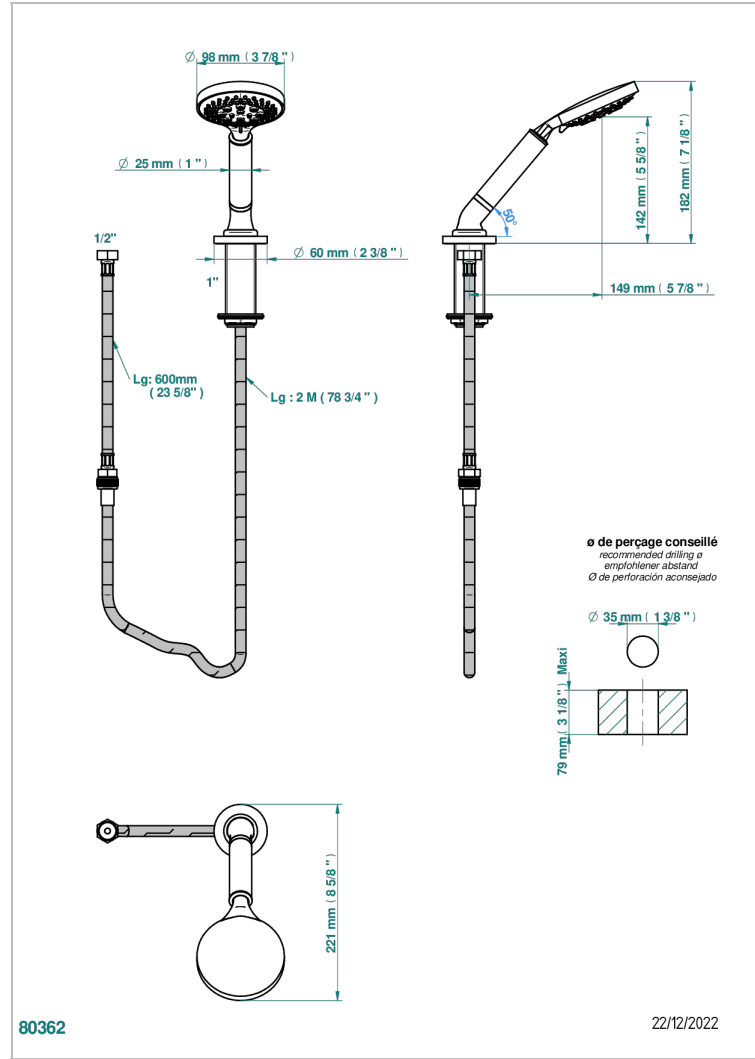

NEW ISLAND

U5N-60A

Deck mounted hand shower, with hose

CHARACTERISTIC

- ACS : 20ACCLY558

STANDARDS

AVAILABLE FINITIONS

- Black ceram - D30
- Blush PVD - H62
- Brass color PVD - H49
- Brown bronze color PVD - F33
- Chrome polished - A02
- Gold color PVD - H52

- Gold mat - F07
- Gold polished - F01
- Graphite PVD - H64
- Light coated bronze - D01
- Matt Umber PVD - H67
- Matt blush PVD - H60

- Matt brass color PVD - H50
- Matt brown bronze color PVD - F34
- Matt chrome (American satin) - C02
- Matt gold color PVD - H53
- Matt graphite PVD - H65
- Matt nickel (American satin) - C01

- Matt nickel color PVD - H56
- Nickel antique / Sovereign - H28
- Nickel color PVD - H55
- Nickel polished - B01
- Soft matt gold - F31
- Umber PVD - H66