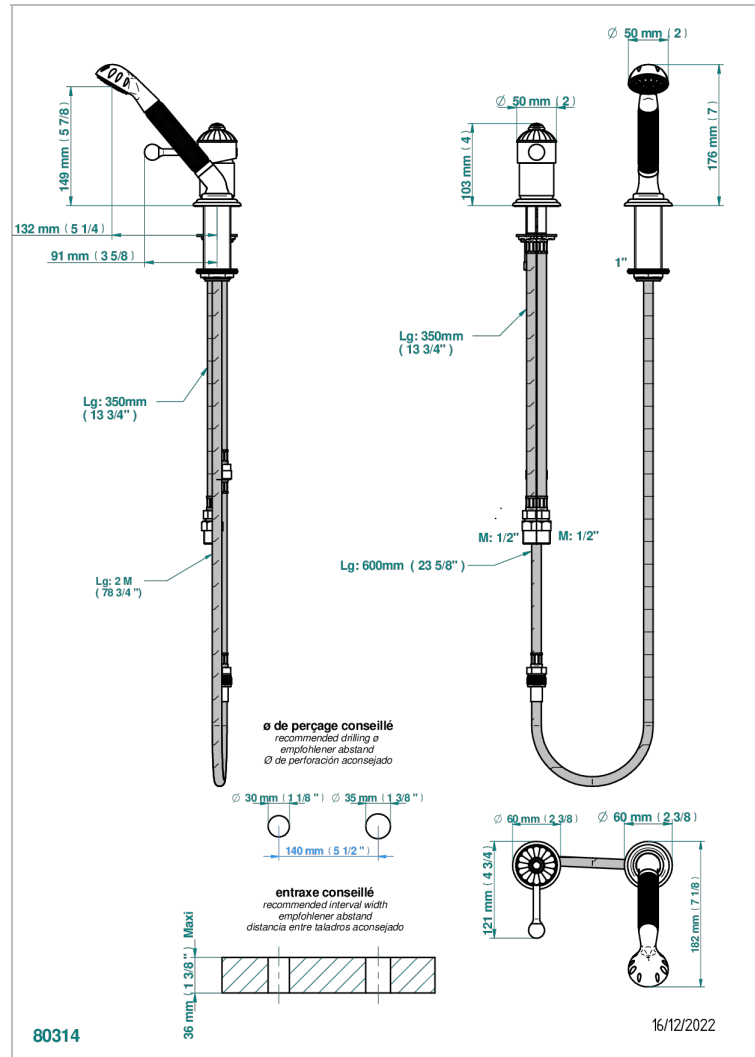

VOGUE TIGER EYE

A8R-6523/60AUS

Deck mounted mixer with handshower

CHARACTERISTIC

- Vogue Tiger Eye
- Deck mounted mixer with handshower

AVAILABLE FINITIONS

Black ceram - D30
Blush PVD - H62
Brass color PVD - H49
Brown bronze color PVD - F33
Chrome polished - A02
Chrome polished / gold polished - G02

Copper antique matt, coated - H07
Gold color PVD - H52
Gold mat - F07
Gold polished - F01
Graphite PVD - H64
Light coated bronze - D01

Matt Umber PVD - H67
Matt blush PVD - H60
Matt brass color PVD - H50
Matt brown bronze color PVD - F34
Matt chrome (American satin) - C02
Matt gold color PVD - H53

Matt graphite PVD - H65
Matt nickel (American satin) - C01
Matt nickel color PVD - H56
Nickel antique / Sovereign - H28
Nickel color PVD - H55
Nickel polished - B01

Soft gold - F30
Soft matt gold - F31
Umber PVD - H66