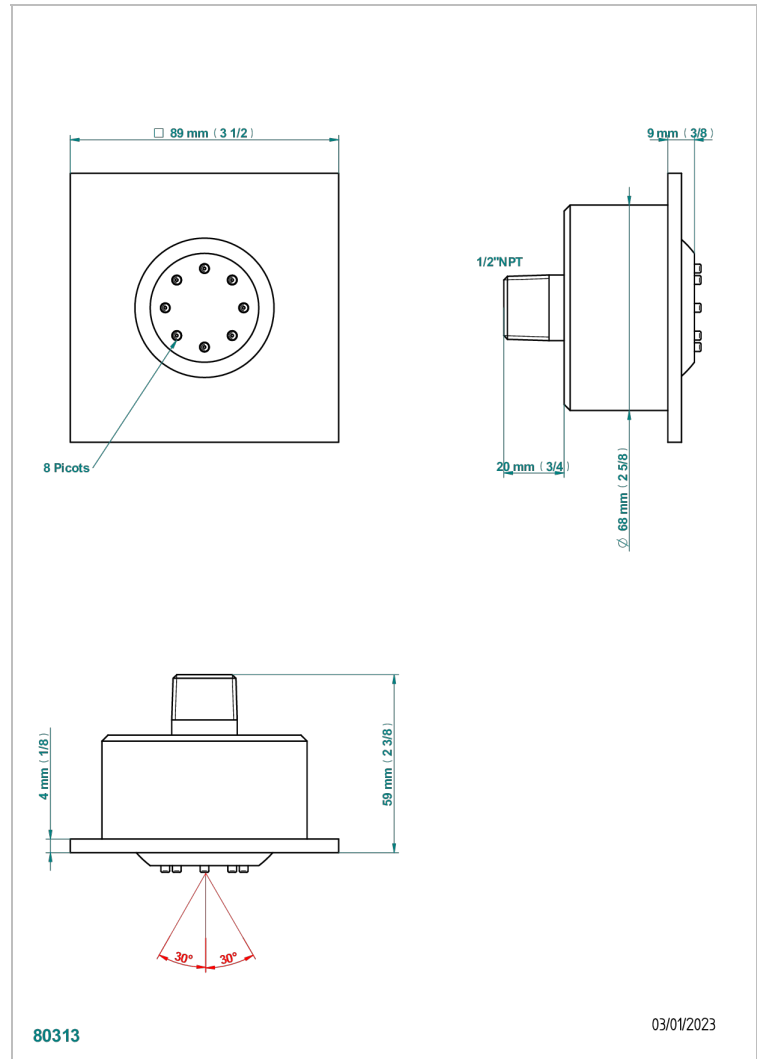

ACCESSORIES

B16-290/JCUS

Square Built-in jet

CHARACTERISTIC

- Accessories
- Square Built-in jet

AVAILABLE FINITIONS

Black ceram - D30
Brass color PVD - H49
Brown bronze color PVD - F33
Chrome polished - A02
Gold polished - F01
Matt brass color PVD - H50