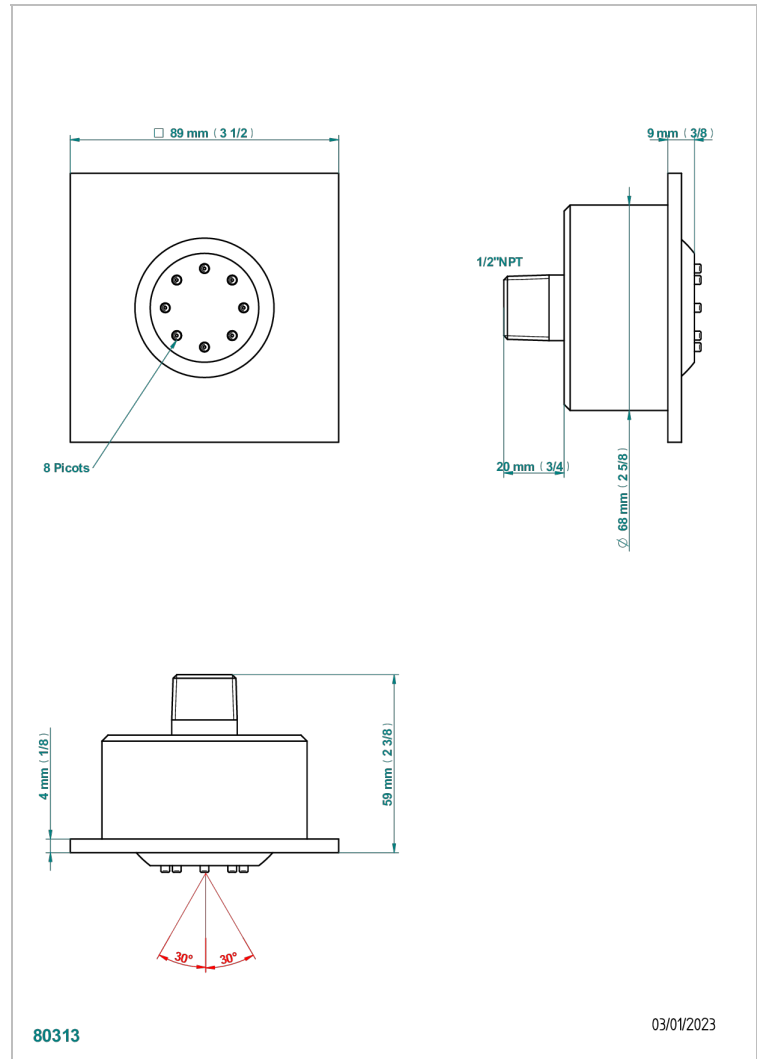

# SHOWER TRAYS

B15-290/JCUS

Square Built-in jet

## CHARACTERISTIC

- Shower trays
- Square Built-in jet