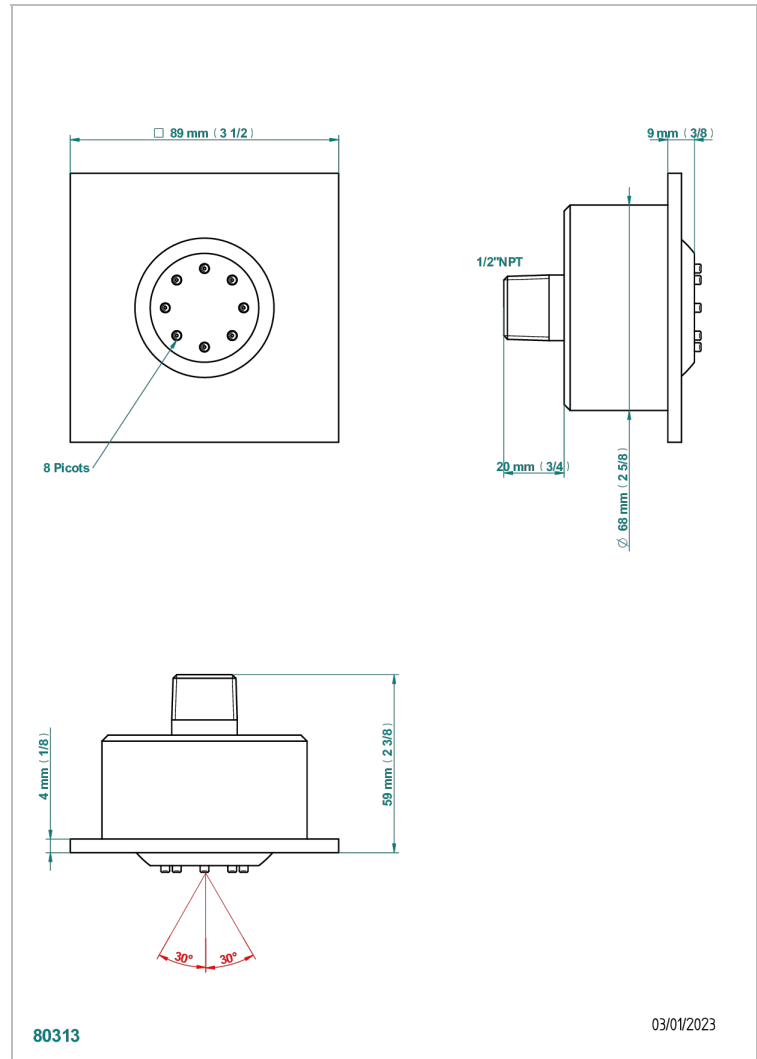

COUNTERTOP

B14-290/JCUS

Square Built-in jet

CHARACTERISTIC

- Countertop
- Square Built-in jet

AVAILABLE FINITIONS

- Glossy white - AS1
- Matt white - AS2