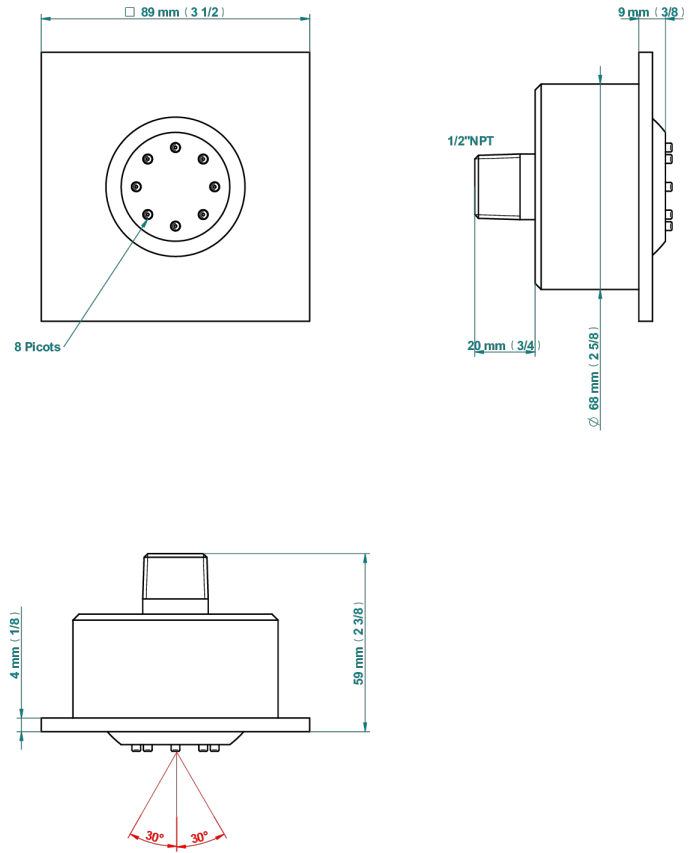

# BASIN

B13-290/JCUS

Square Built-in jet

80313

03/01/2023

## CHARACTERISTIC

- Basin
- Square Built-in jet