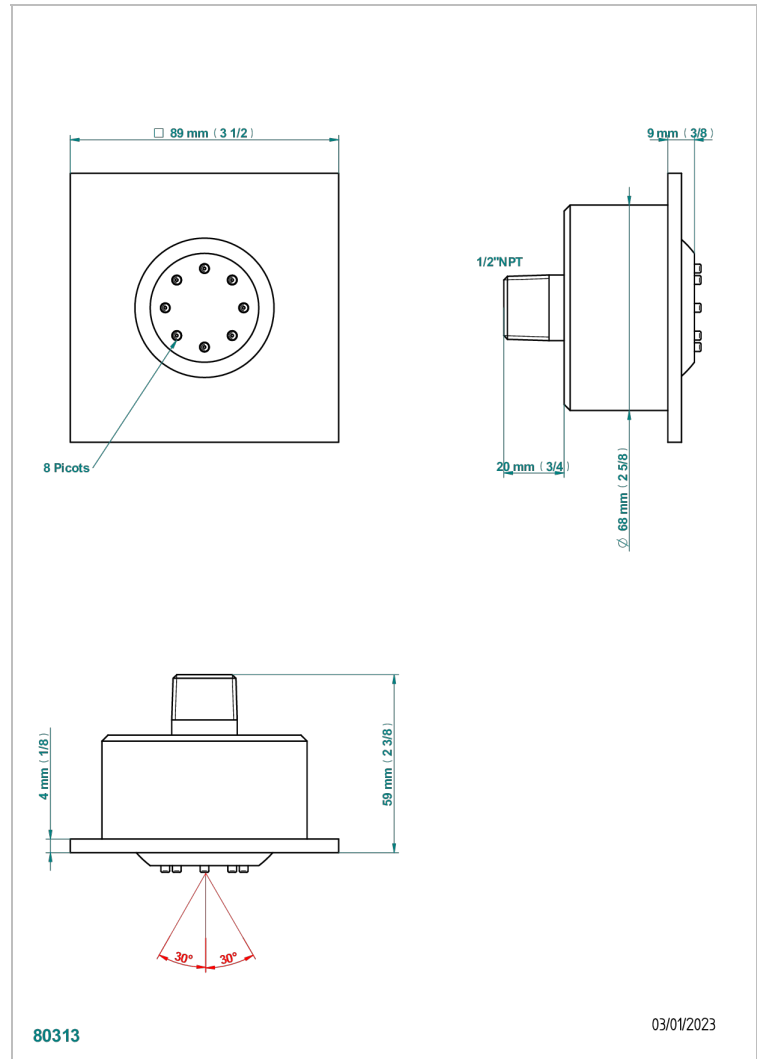

# FREE STANDING BATHTUB

B11-290/JCUS

Square Built-in jet

THG<sup>®</sup>  
PARIS

## CHARACTERISTIC

- Free standing bathtub
- Square Built-in jet