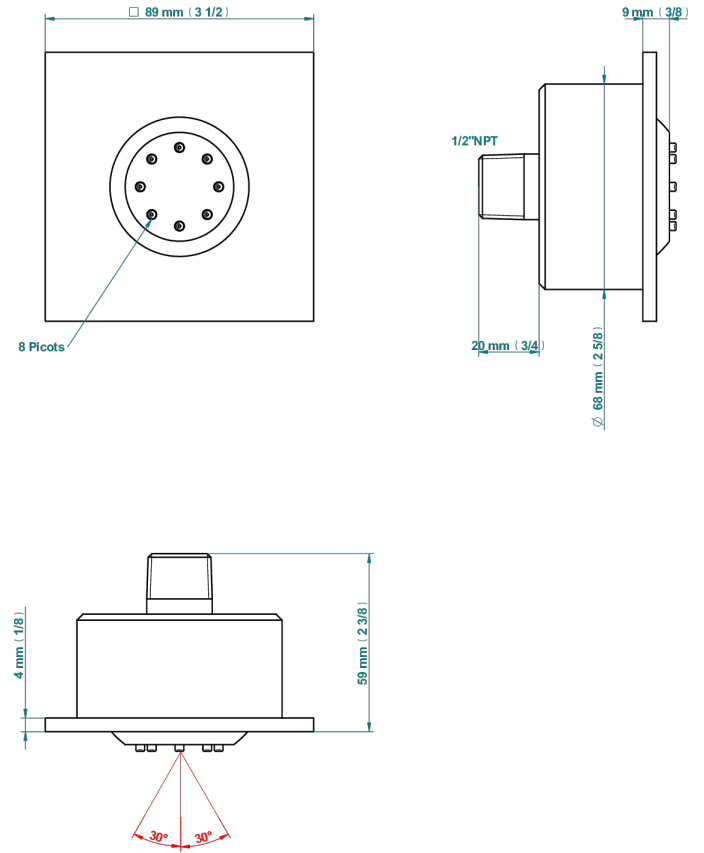

GENERAL ITEMS

G00-290/JC

Square Built-in jet

80312

03/01/2023

CHARACTERISTIC

- General Items
- Square Built-in jet

AVAILABLE FINITIONS