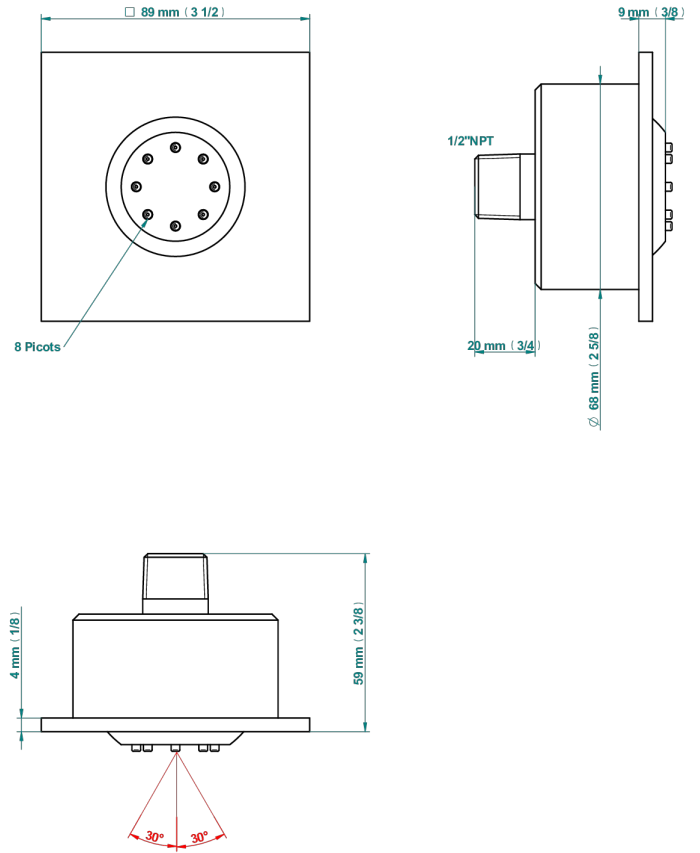

# GENERAL ITEMS

G00-290/JC

Square Built-in jet

80312

03/01/2023

## CHARACTERISTIC

- General Items
- Square Built-in jet