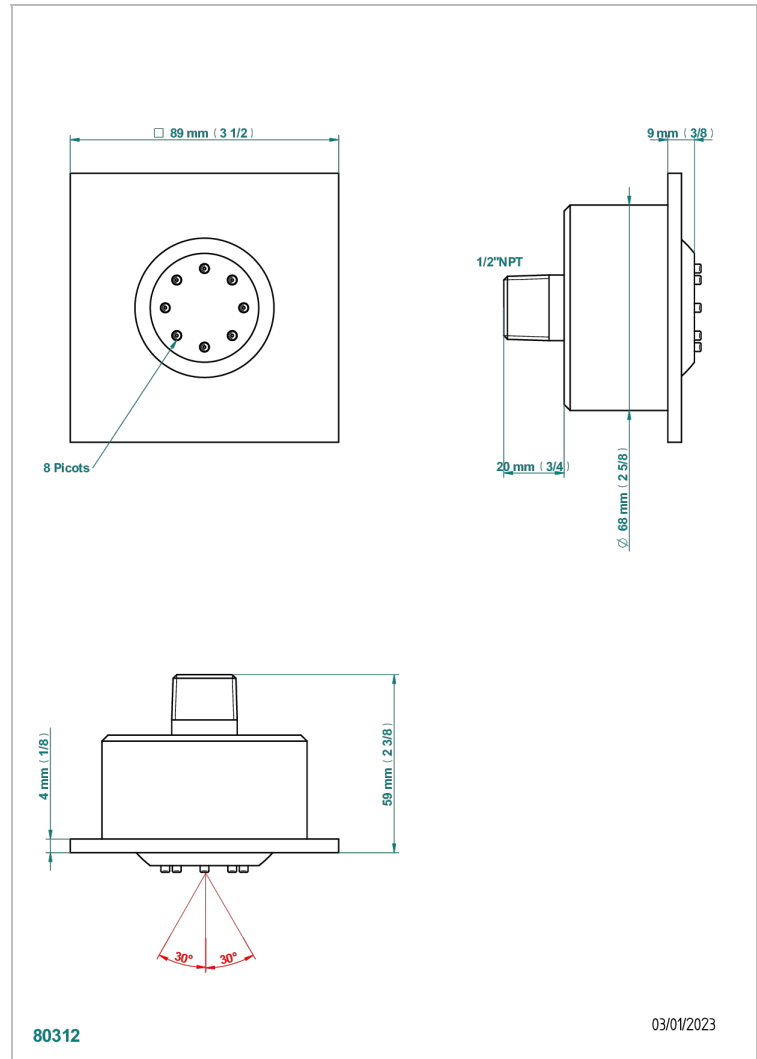

GENERAL ITEMS

G00-290/JC

Square Built-in jet

THG[®]
PARIS

CHARACTERISTIC

- General Items
- Square Built-in jet

AVAILABLE FINITIONS

Antique nickel - H28
Black ceram - D30
Blush PVD - H62
Brass color PVD - H49
Brown bronze color PVD - F33
Gold color PVD - H52