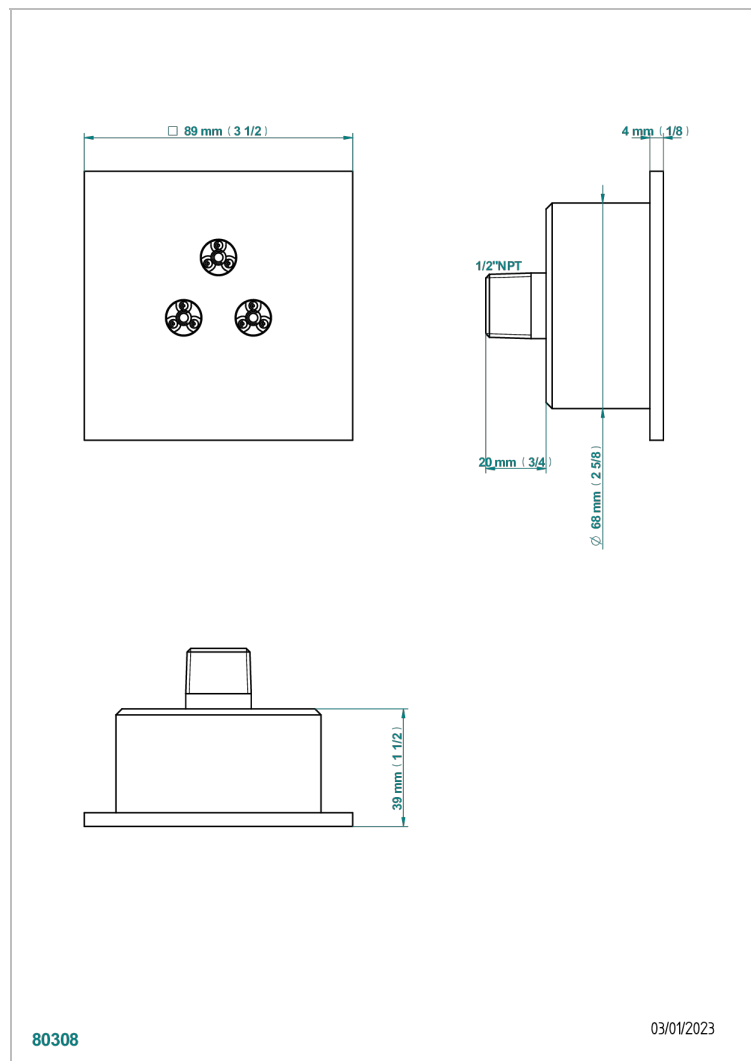

GENERAL ITEMS

G00-290/MC

Square Soft Mist Jet

CHARACTERISTIC

- General Items
- Square Soft Mist Jet

AVAILABLE FINITIONS

Antique nickel - H28
Black ceram - D30
Blush PVD - H62
Brass color PVD - H49
Brown bronze color PVD - F33
Gold color PVD - H52