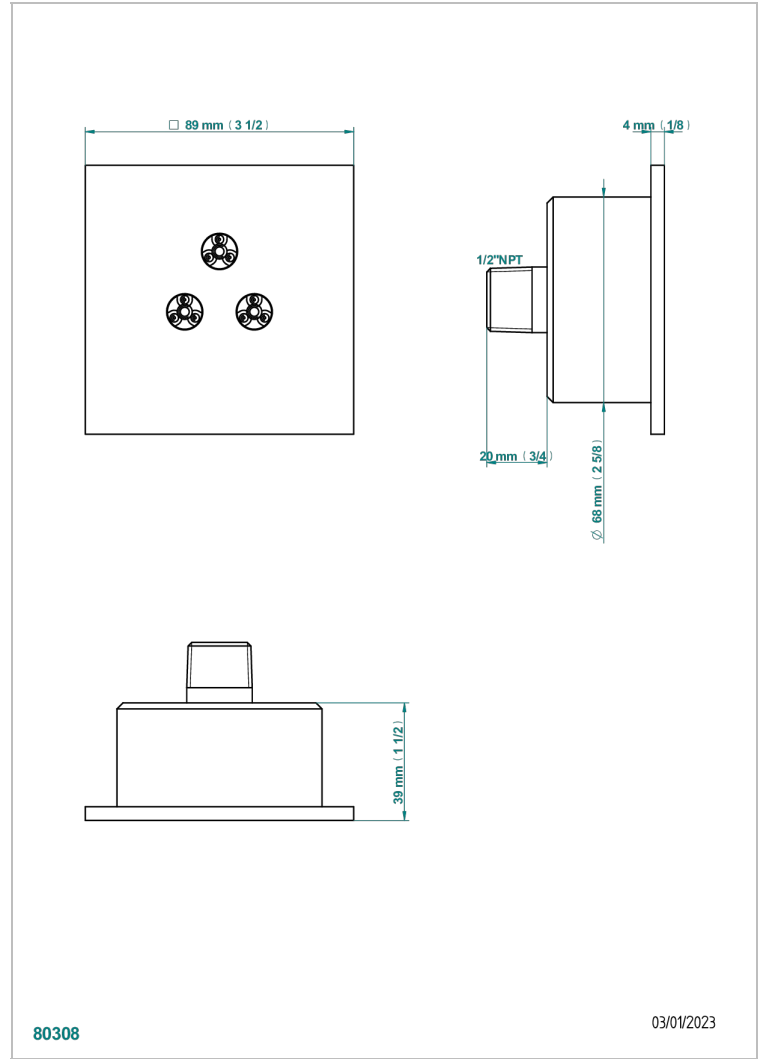

# GENERAL ITEMS

G00-290/MC

Square Soft Mist Jet

80308

03/01/2023