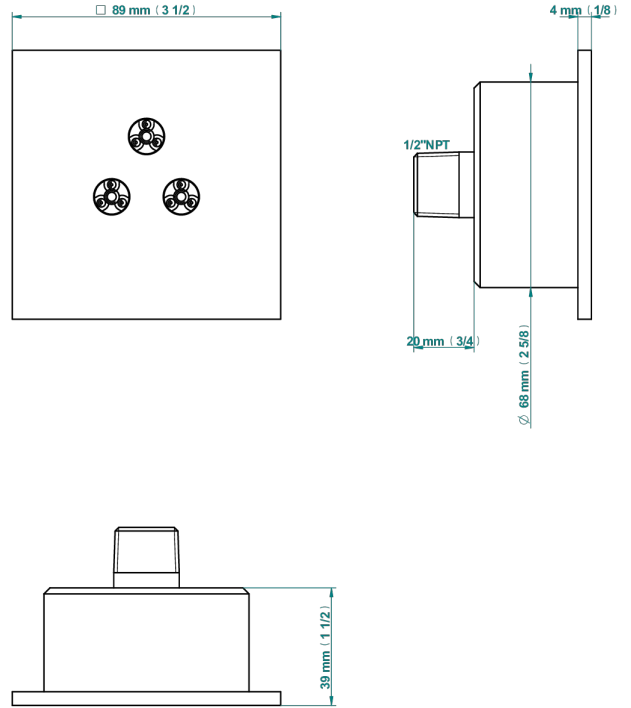

GENERAL ITEMS

G00-290/MC

Square Soft Mist Jet

80308

03/01/2023

CHARACTERISTIC

- General Items
- Square Soft Mist Jet

AVAILABLE FINITIONS