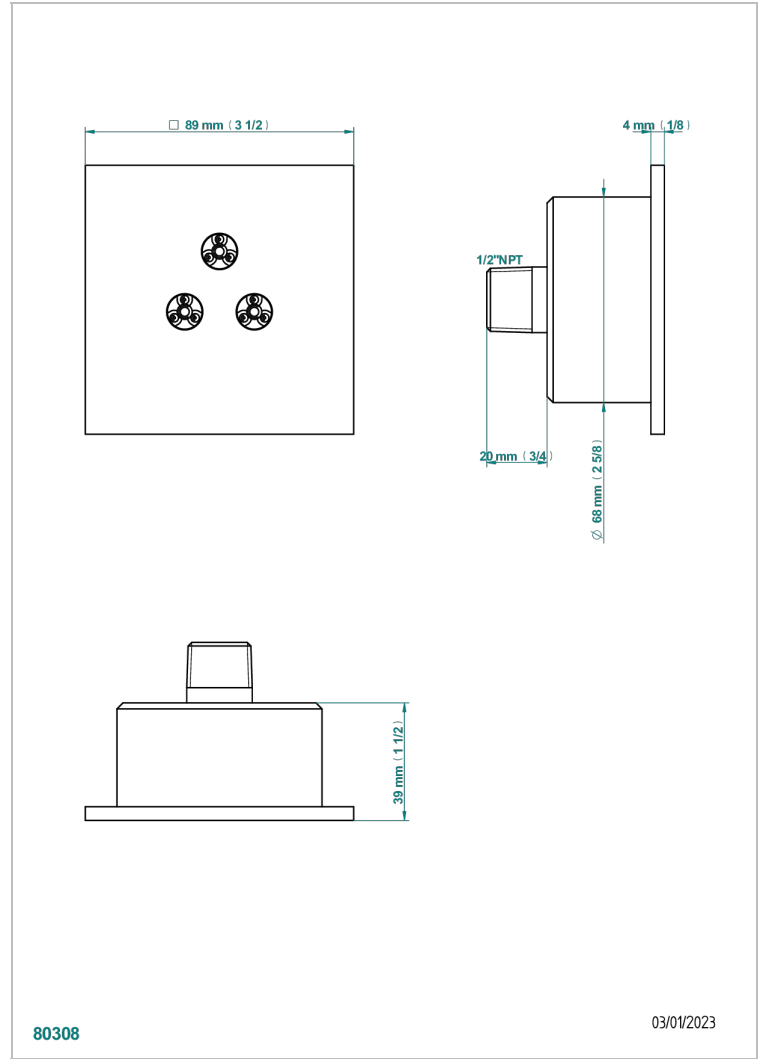

GENERAL ITEMS

G00-290/MC

Square Soft Mist Jet

特色

- General Items
- Square Soft Mist Jet

可选饰面

Black ceram - D30
Blush PVD - H62
Graphite PVD - H64
Matt Umber PVD - H67
Matt blush PVD - H60
Matt graphite PVD - H65