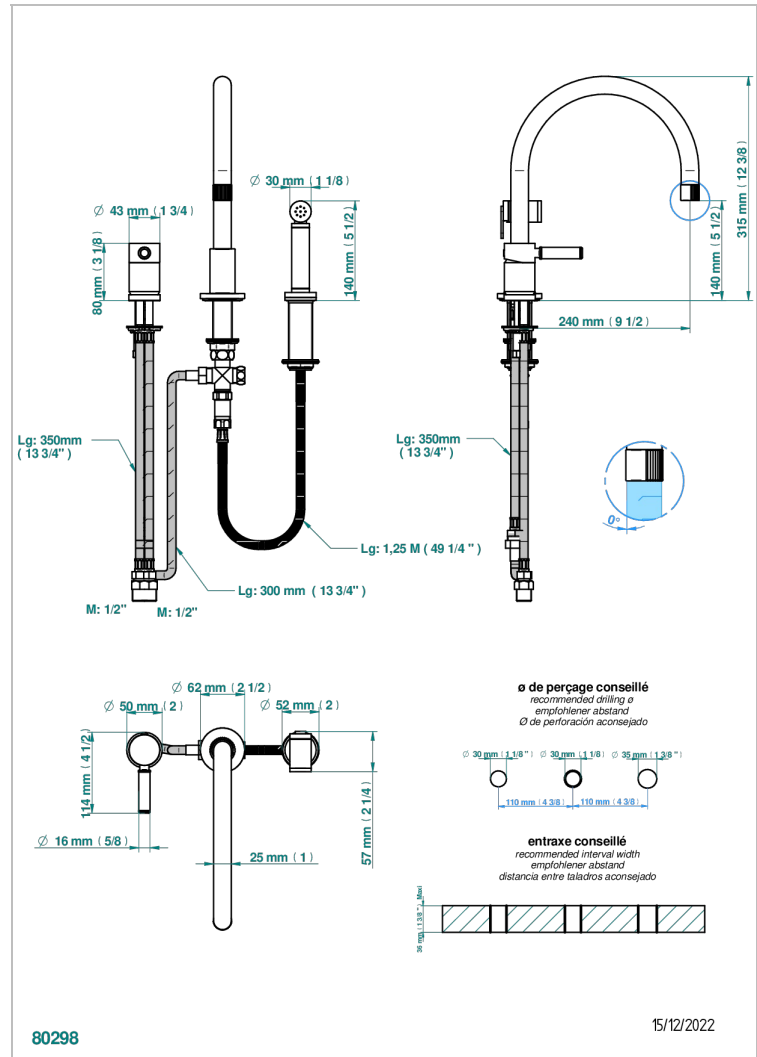

# ESTRELA METAL INLAYS

U3L-4210/US

3-hole kitchen faucet with swivel spout and side spray

80298

15/12/2022

## CHARACTERISTIC

- Estrela Metal inlays
- 3-hole kitchen faucet with swivel spout and side spray