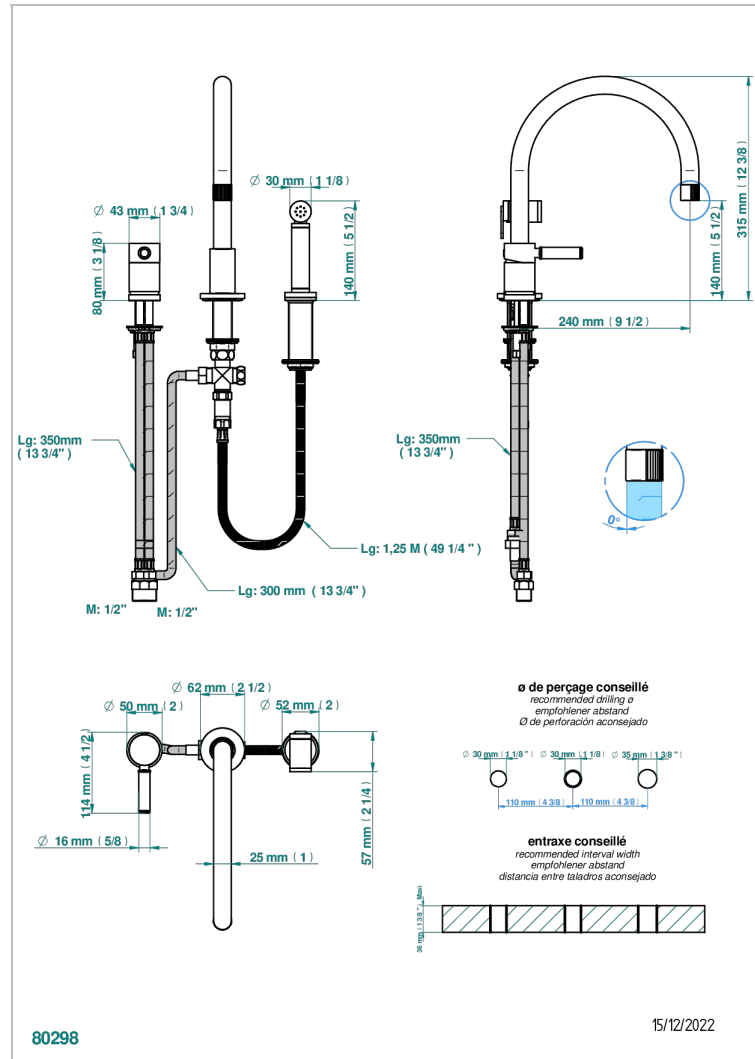

ESTRELA

U3J-4210/US

3-hole kitchen faucet with swivel spout and side spray

CHARACTERISTIC

- Estrela
- 3-hole kitchen faucet with swivel spout and side spray

AVAILABLE FINITIONS

Black ceram - D30
Blush PVD - H62
Brass color PVD - H49
Brown bronze color PVD - F33
Chrome polished - A02
Gold color PVD - H52

Natural smoked Brass - A13
Nickel antique / Sovereign - H28
Nickel color PVD - H55
Nickel polished - B01
Soft gold - F30
Soft matt gold - F31

Umber PVD - H66