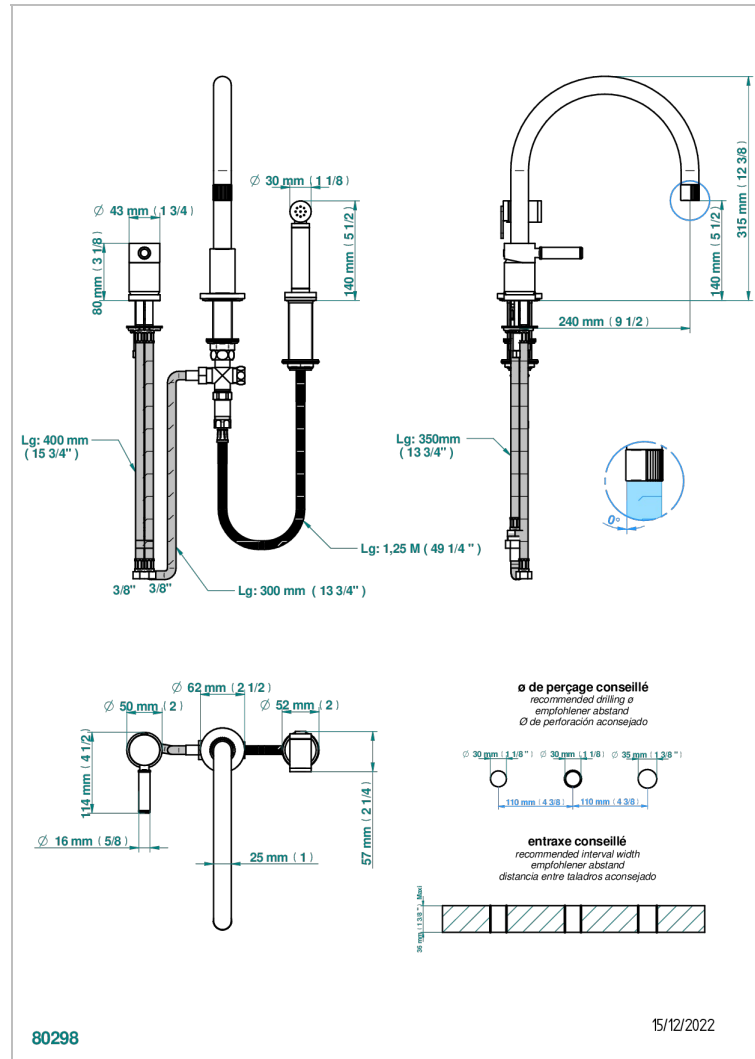

ESTRELA METAL INLAYS

U3L-4210

3-hole sink mixer with swivel spout and side spray

CHARACTERISTIC

- Estrela Metal inlays
- 3-hole sink mixer with swivel spout and side spray

AVAILABLE FINITIONS

Antique nickel - H28
Black ceram - D30
Blush PVD - H62
Brass color PVD - H49
Brown bronze color PVD - F33
Gold color PVD - H52

Nickel color PVD - H55
Polished chrome (color finish) - A02
Polished chrome with gold inlay - GA1
Polished gold (color finish) - F01
Polished nickel - B01
Soft gold - F30

Soft matt gold - F31
Umber PVD - H66