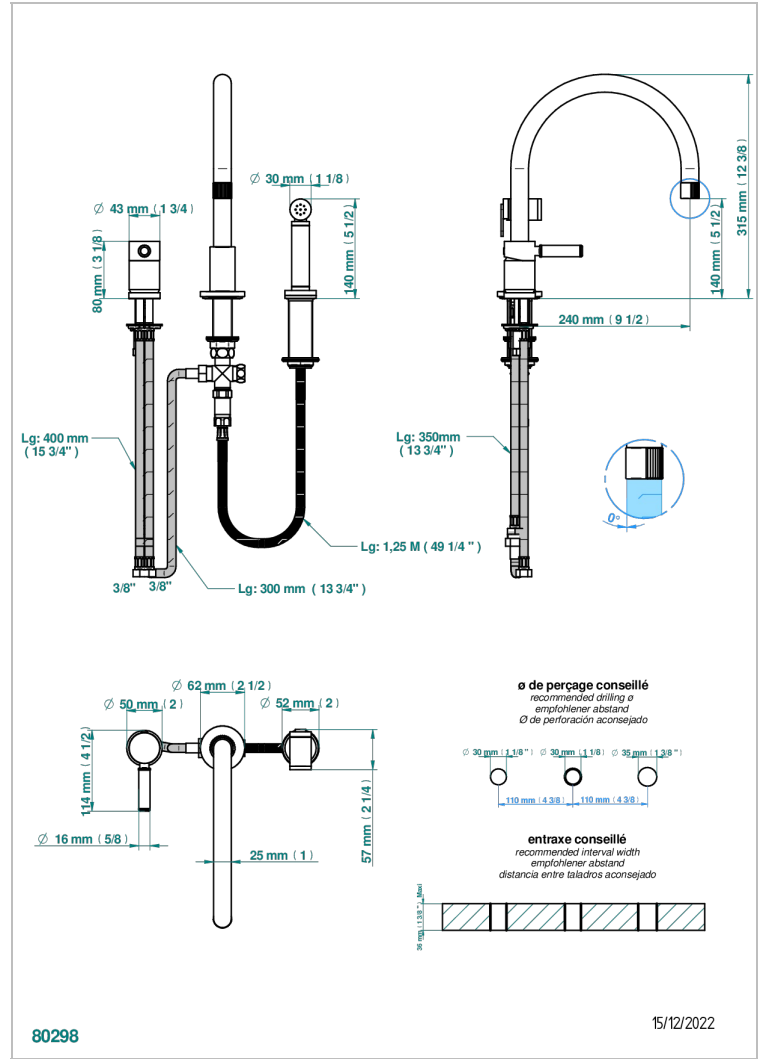

# ESTRELA METAL INLAYS

U3L-4210

3-hole sink mixer with swivel spout and side spray

THG<sup>®</sup>  
PARIS

## 特色

- Estrela Metal inlays
- 3-hole sink mixer with swivel spout and side spray