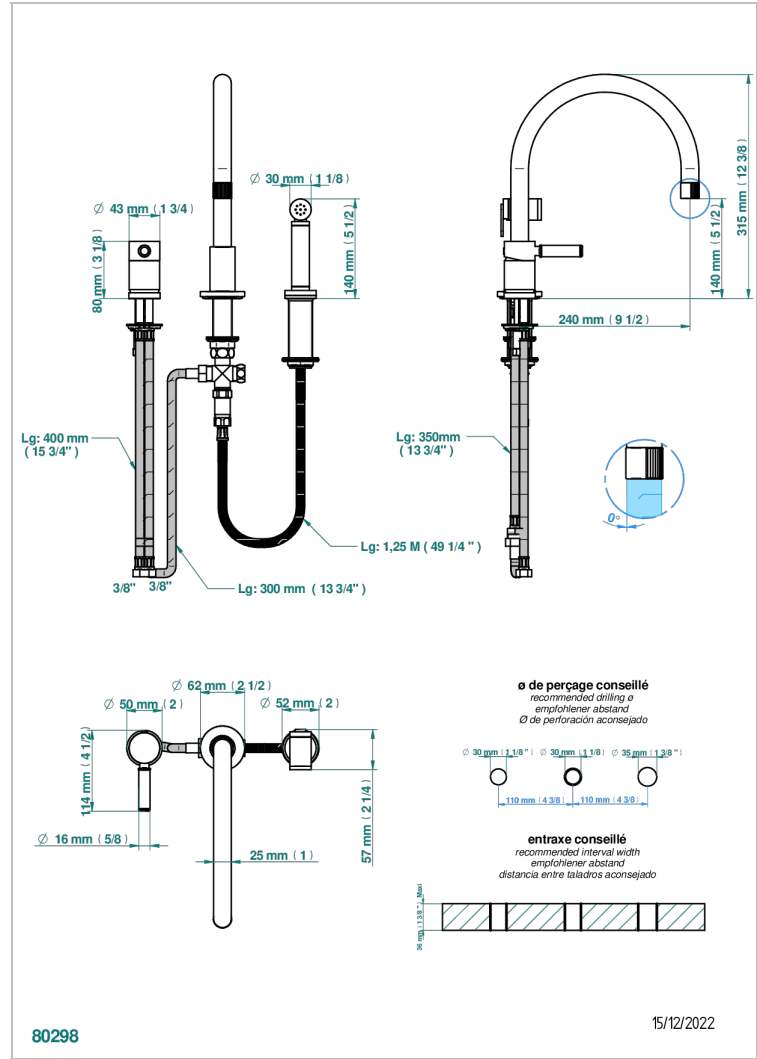

ESTRELA WITH LEVER

U3K-4210

3-hole sink mixer with swivel spout and side spray

CHARACTERISTIC

- Estrela with lever
- 3-hole sink mixer with swivel spout and side spray

AVAILABLE FINITIONS

Antique nickel - H28
Black ceram - D30
Blush PVD - H62
Brass color PVD - H49
Brown bronze color PVD - F33
Gold color PVD - H52

Nickel color PVD - H55
Polished chrome (color finish) - A02
Polished chrome with gold inlay - GA1
Polished gold (color finish) - F01
Polished nickel - B01
Soft gold - F30

Soft matt gold - F31
Umber PVD - H66