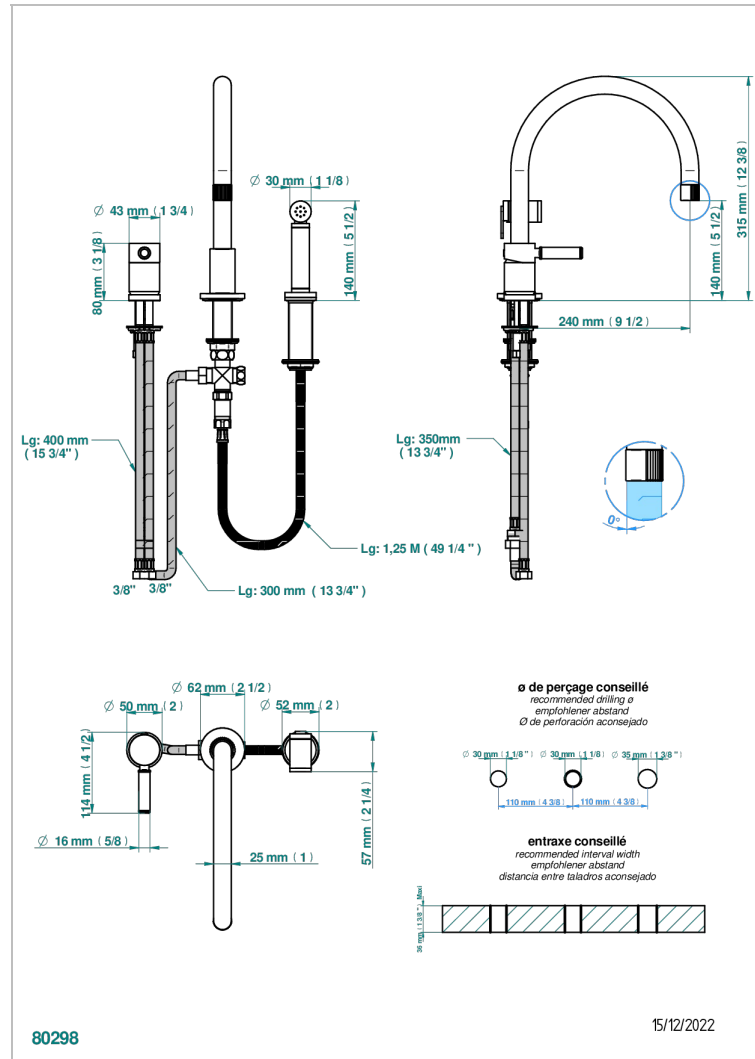

# ESTRELA WITH LEVER

U3K-4210

3-hole sink mixer with swivel spout and side spray

## CHARACTERISTIC

- Estrela with lever
- 3-hole sink mixer with swivel spout and side spray