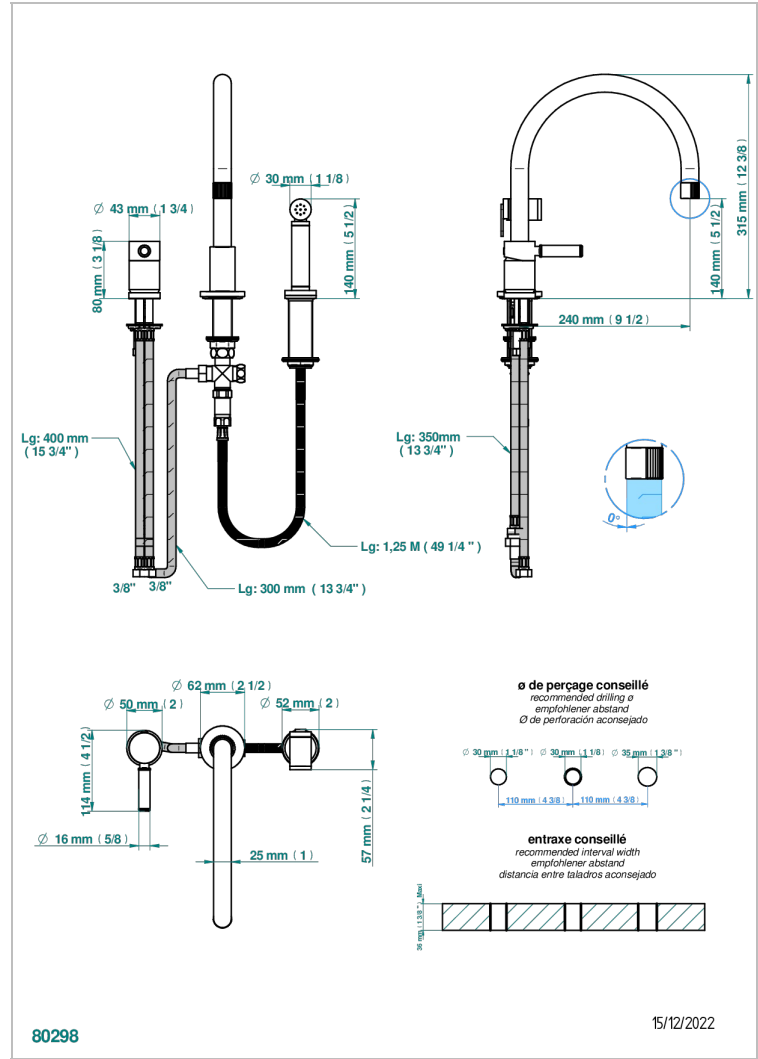

ESTRELA WITH LEVER

U3K-4210

3-hole sink mixer with swivel spout and side spray

特色

- Estrela with lever
- 3-hole sink mixer with swivel spout and side spray

可选饰面

Black ceram - D30
Blush PVD - H62
Graphite PVD - H64
Matt Umber PVD - H67
Matt blush PVD - H60
Matt graphite PVD - H65

抛光镍 - B01
浅金 - F30