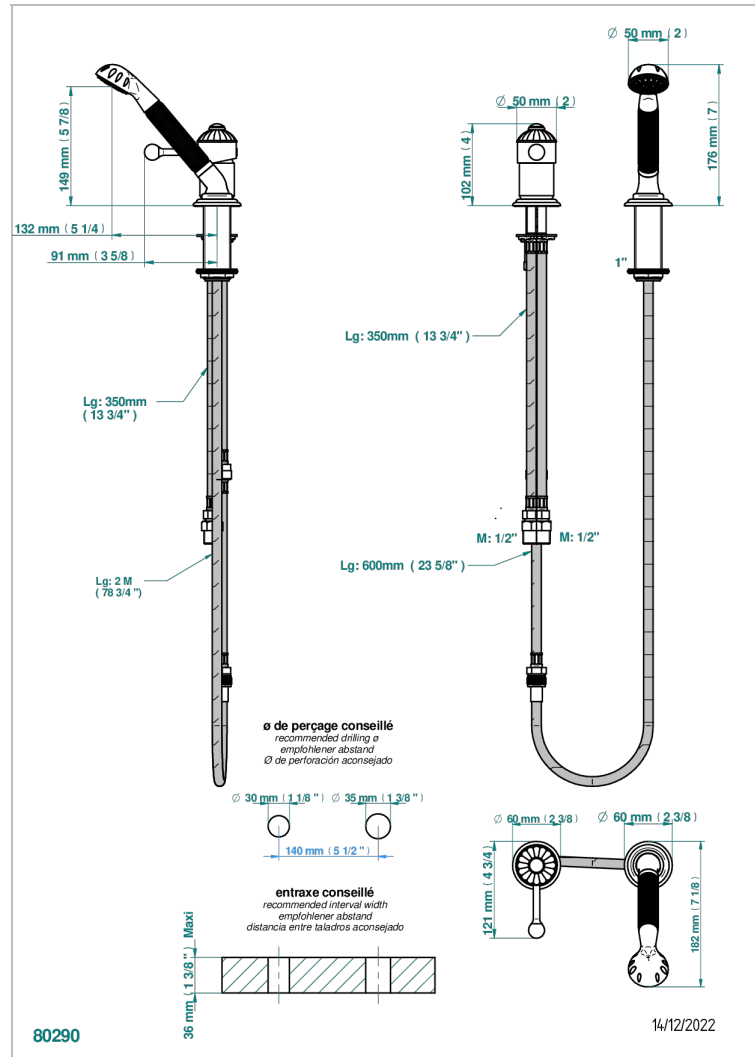

MANDARINE SATINY CRYSTAL

U1E-6523/60AUS

Deck mounted mixer with handshower

THG
PARIS

CHARACTERISTIC

- Mandarin Satiny crystal
- Deck mounted mixer with handshower

AVAILABLE FINITIONS

Black ceram - D30
Blush PVD - H62
Brass color PVD - H49
Brown bronze color PVD - F33
Chrome polished - A02
Chrome polished / gold polished - G02

Copper antique matt, coated - H07
Gold color PVD - H52
Gold mat - F07
Gold polished - F01
Graphite PVD - H64
Light coated bronze - D01

Matt Umber PVD - H67
Matt blush PVD - H60
Matt brass color PVD - H50
Matt brown bronze color PVD - F34
Matt chrome (American satin) - C02
Matt gold color PVD - H53

Matt graphite PVD - H65
Matt nickel (American satin) - C01
Matt nickel color PVD - H56
Nickel antique / Sovereign - H28
Nickel color PVD - H55
Nickel polished - B01

Soft gold - F30
Soft matt gold - F31
Umber PVD - H66