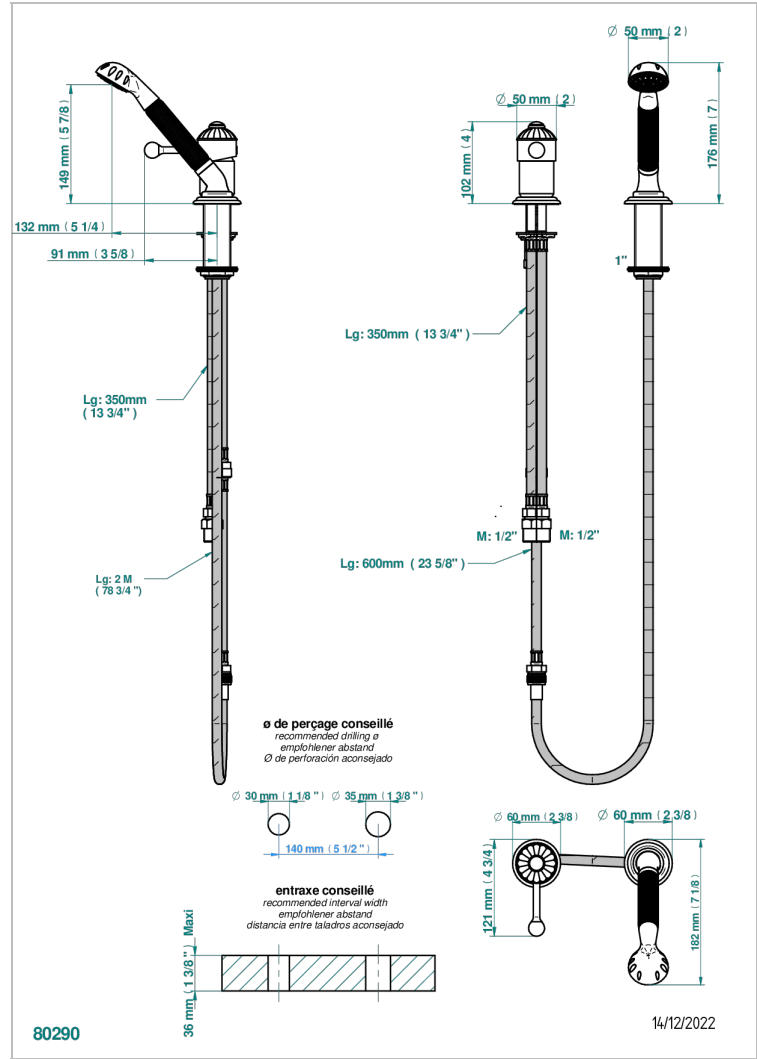

JAIPUR SATINY CRYSTAL

A9B-6523/60AUS

Deck mounted mixer with handshower

THG
PARIS

CHARACTERISTIC

- Jaipur Satiny crystal
- Deck mounted mixer with handshower

AVAILABLE FINITIONS

Black ceram - D30
Blush PVD - H62
Brass color PVD - H49
Brown bronze color PVD - F33
Chrome polished - A02
Chrome polished / gold polished - G02

Copper antique matt, coated - H07
Gold color PVD - H52
Gold mat - F07
Gold polished - F01
Graphite PVD - H64
Light coated bronze - D01

Matt Umber PVD - H67
Matt blush PVD - H60
Matt brass color PVD - H50
Matt brown bronze color PVD - F34
Matt chrome (American satin) - C02
Matt gold color PVD - H53

Matt graphite PVD - H65
Matt nickel (American satin) - C01
Matt nickel color PVD - H56
Nickel antique / Sovereign - H28
Nickel color PVD - H55
Nickel polished - B01

Soft gold - F30
Soft matt gold - F31
Umber PVD - H66