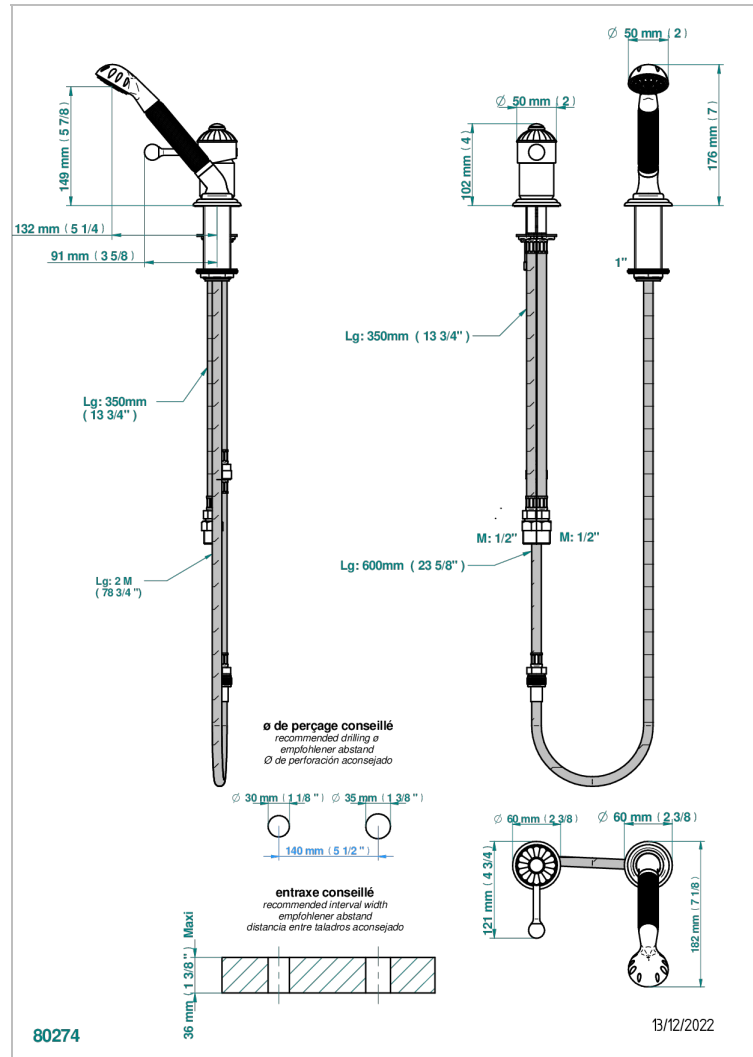

# JAIPUR BLACK ONYX

A9C-6523/60AUS

Deck mounted mixer with handshower

## CHARACTERISTIC

- Jaipur Black Onyx
- Deck mounted mixer with handshower

## AVAILABLE FINITIONS

Black ceram - D30  
Blush PVD - H62  
Brass color PVD - H49  
Brown bronze color PVD - F33  
Chrome polished - A02  
Chrome polished / gold polished - G02

Copper antique matt, coated - H07  
Gold color PVD - H52  
Gold mat - F07  
Gold polished - F01  
Graphite PVD - H64  
Light coated bronze - D01