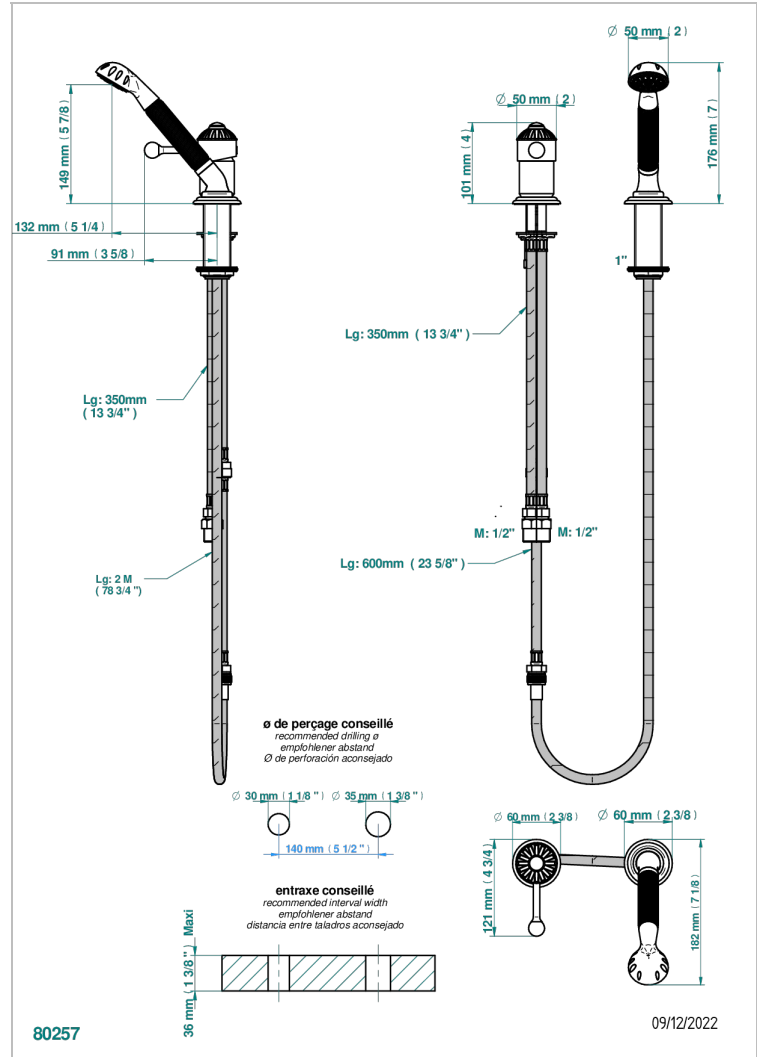

# MANDARINE METAL

U1A-6523/60AUS

Deck mounted mixer with handshower

## CHARACTERISTIC

- Mandarin Metal
- Deck mounted mixer with handshower

## AVAILABLE FINITIONS

Black ceram - D30  
Blush PVD - H62  
Brass color PVD - H49  
Brown bronze color PVD - F33  
Chrome polished - A02  
Chrome polished / gold polished - G02

Copper antique matt, coated - H07  
Gold color PVD - H52  
Gold mat - F07  
Gold polished - F01  
Graphite PVD - H64  
Light coated bronze - D01