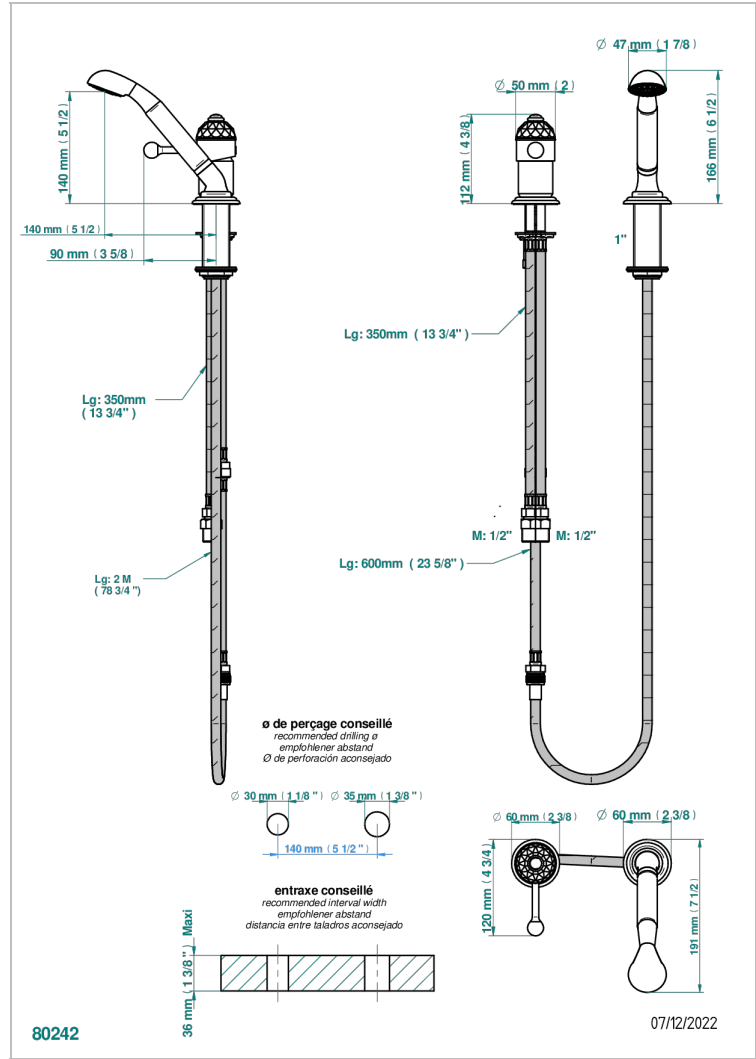

DUOMO CRYSTAL

U4F-6523/60AUS

Deck mounted mixer with handshower

CHARACTERISTIC

- Duomo Crystal
- Deck mounted mixer with handshower

AVAILABLE FINITIONS

Black ceram - D30
Blush PVD - H62
Brass color PVD - H49
Brown bronze color PVD - F33
Chrome polished - A02
Chrome polished / gold polished - G02

Copper antique matt, coated - H07
Gold color PVD - H52
Gold mat - F07
Gold polished - F01
Graphite PVD - H64
Light coated bronze - D01

Matt Umber PVD - H67
Matt blush PVD - H60
Matt brass color PVD - H50
Matt brown bronze color PVD - F34
Matt chrome (American satin) - C02
Matt gold color PVD - H53

Matt graphite PVD - H65
Matt nickel (American satin) - C01
Matt nickel color PVD - H56
Nickel antique / Sovereign - H28
Nickel color PVD - H55
Nickel polished - B01

Soft gold - F30
Soft matt gold - F31
Umber PVD - H66