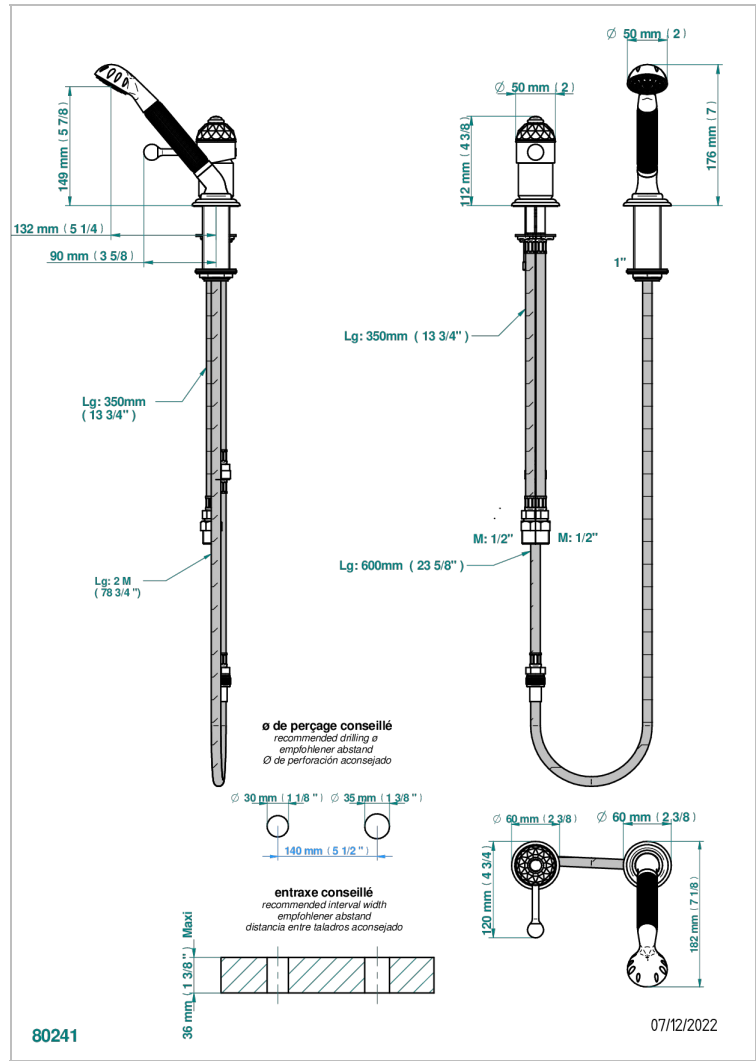

MANDARINE CRISTALLIA DIAMANT

U1K-6523/60AUS

Deck mounted mixer with handshower

CHARACTERISTIC

- Mandarine Cristallia Diamant
- Deck mounted mixer with handshower

AVAILABLE FINITIONS

Black ceram - D30
Blush PVD - H62
Brass color PVD - H49
Brown bronze color PVD - F33
Chrome polished - A02
Chrome polished / gold polished - G02

Copper antique matt, coated - H07
Gold color PVD - H52
Gold mat - F07
Gold polished - F01
Graphite PVD - H64
Light coated bronze - D01

Matt Umber PVD - H67
Matt blush PVD - H60
Matt brass color PVD - H50
Matt brown bronze color PVD - F34
Matt chrome (American satin) - C02
Matt gold color PVD - H53

Matt graphite PVD - H65
Matt nickel (American satin) - C01
Matt nickel color PVD - H56
Nickel antique / Sovereign - H28
Nickel color PVD - H55
Nickel polished - B01

Soft gold - F30
Soft matt gold - F31
Umber PVD - H66