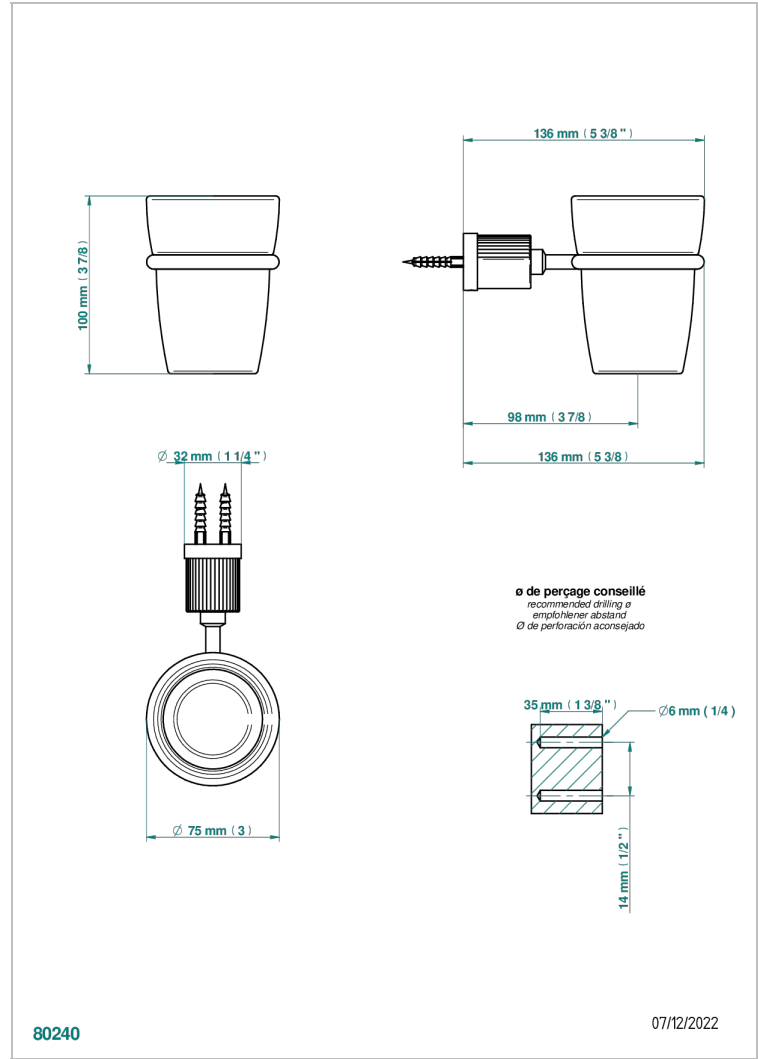

ESTRELA METAL INLAYS

U3L-536

Tumbler holder, wall mounted

THG[®]
PARIS

CHARACTERISTIC

- Estrela Metal inlays
- Tumbler holder, wall mounted

AVAILABLE FINITIONS

Black ceram - D30
Blush PVD - H62
Brass color PVD - H49
Brown bronze color PVD - F33
Chrome polished - A02
Gold color PVD - H52