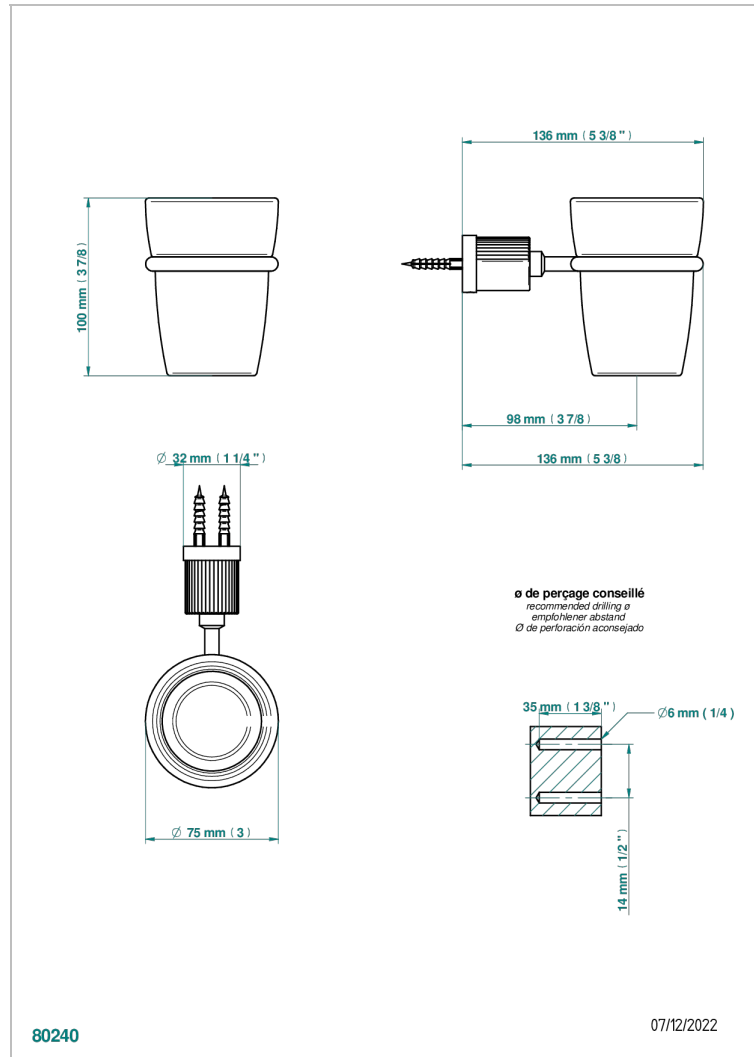

ESTRELA METAL INLAYS

U3L-536

Wall mounted glass tumbler and holder

THG[®]
PARIS

CHARACTERISTIC

- Estrela Metal inlays
- Wall mounted glass tumbler and holder

AVAILABLE FINITIONS

Antique nickel - H28
Black ceram - D30
Blush PVD - H62
Brass color PVD - H49
Brown bronze color PVD - F33
Gold color PVD - H52

Nickel color PVD - H55
Polished chrome (color finish) - A02
Polished chrome with gold inlay - GA1
Polished gold (color finish) - F01
Polished nickel - B01
Soft gold - F30

Soft matt gold - F31
Umber PVD - H66