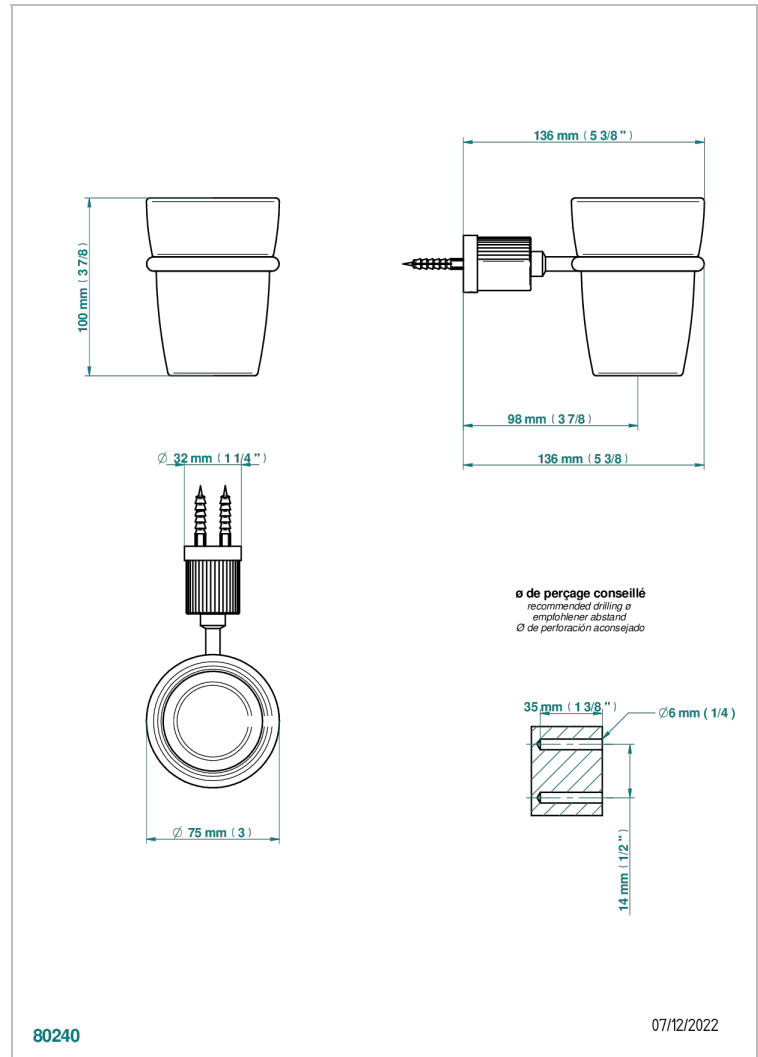

# ESTRELA METAL INLAYS

U3L-536

Wall mounted glass tumbler and holder

THG<sup>®</sup>  
PARIS

## CHARACTERISTIC

- Estrela Metal inlays
- Wall mounted glass tumbler and holder