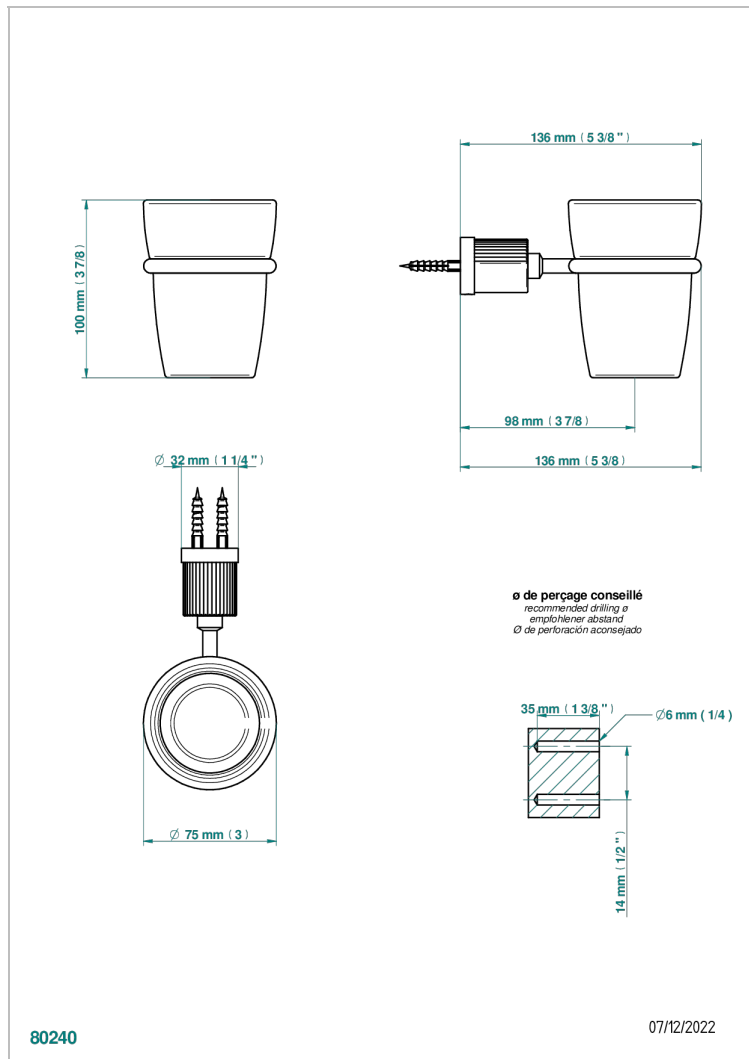

ESTRELA WITH LEVER HANDLES

U3K-536

Tumbler holder, wall mounted

THG[®]
PARIS

CHARACTERISTIC

- Estrela with lever handles
- Tumbler holder, wall mounted

AVAILABLE FINITIONS

Black ceram - D30
Blush PVD - H62
Brass color PVD - H49
Brown bronze color PVD - F33
Chrome polished - A02
Gold color PVD - H52