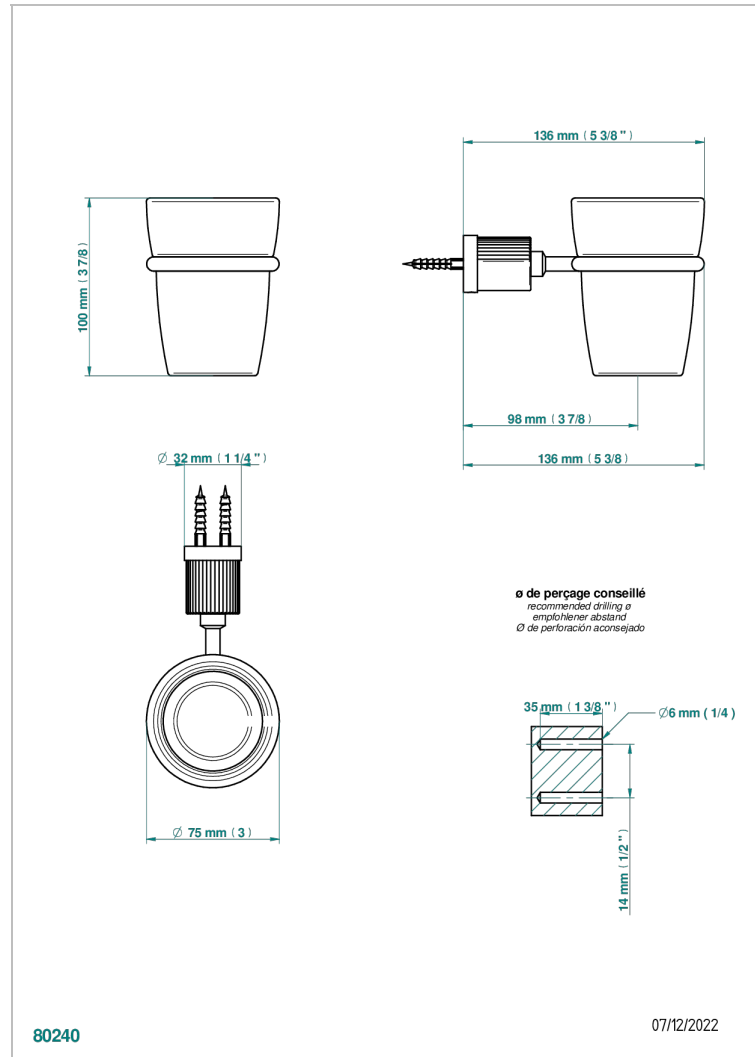

ESTRELA WITH LEVER

U3K-536

Wall mounted glass tumbler and holder

THG[®]
PARIS

CHARACTERISTIC

- Estrela with lever
- Wall mounted glass tumbler and holder

AVAILABLE FINITIONS

Antique nickel - H28
Black ceram - D30
Blush PVD - H62
Brass color PVD - H49
Brown bronze color PVD - F33
Gold color PVD - H52

Nickel color PVD - H55
Polished chrome (color finish) - A02
Polished chrome with gold inlay - GA1
Polished gold (color finish) - F01
Polished nickel - B01
Soft gold - F30

Soft matt gold - F31
Umber PVD - H66