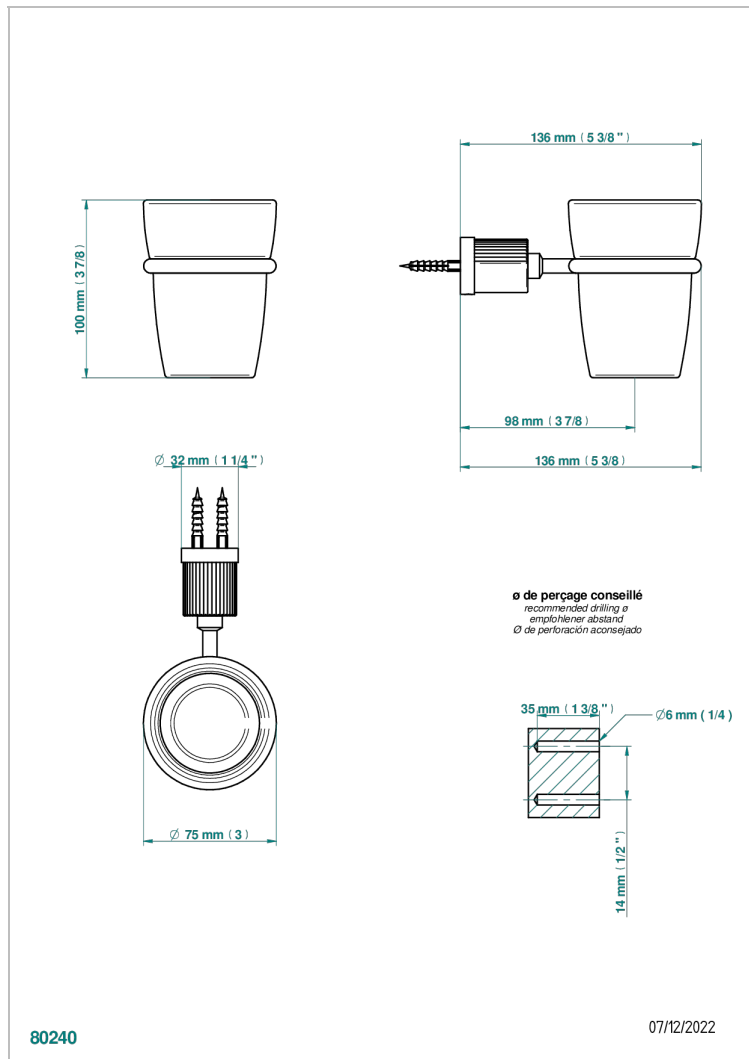

ESTRELA WITH LEVER

U3K-536

Wall mounted glass tumbler and holder

THG[®]
PARIS

CHARACTERISTIC

- Estrela with lever
- Wall mounted glass tumbler and holder

AVAILABLE FINITIONS

Antique nickel - H28
Black ceram - D30
Blush PVD - H62
Brass color PVD - H49
Brown bronze color PVD - F33
Gold color PVD - H52

Nickel color PVD - H55
Polished chrome (color finish) - A02
Polished chrome with gold inlay - GA1
Polished gold (color finish) - F01
Polished nickel - B01
Soft gold - F30

Soft matt gold - F31
Umber PVD - H66