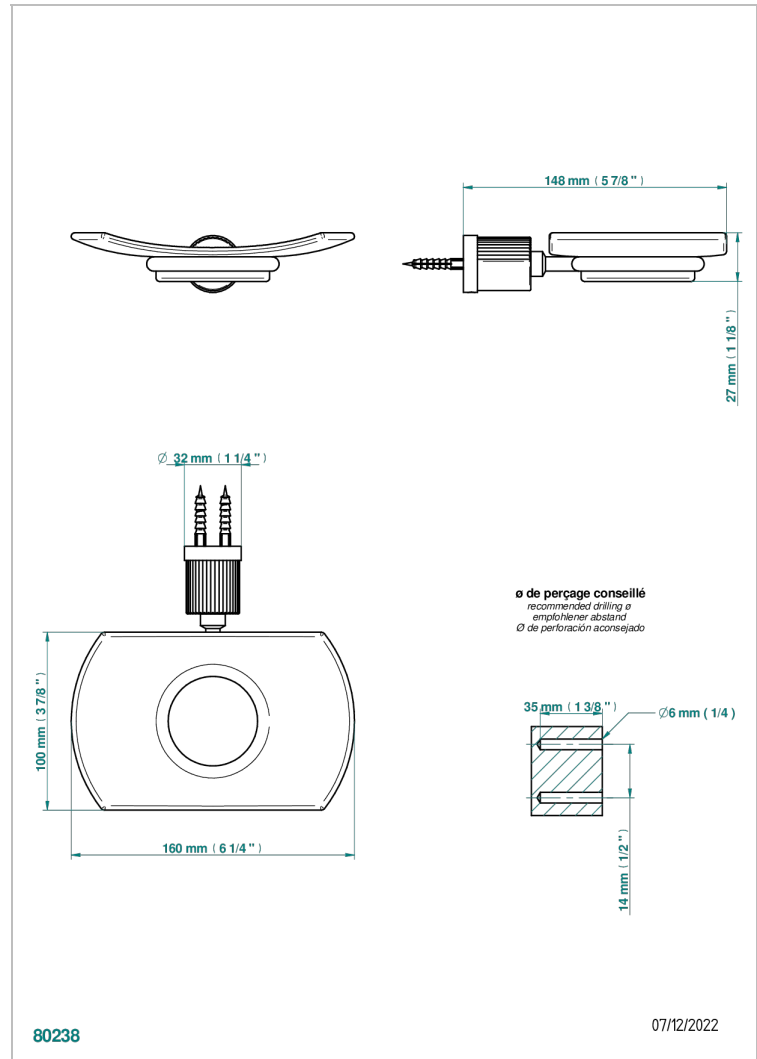

ESTRELA METAL INLAYS

U3L-500

Glass soap dish, wall mounted

THG[®]
PARIS

CHARACTERISTIC

- Estrela Metal inlays
- Glass soap dish, wall mounted

AVAILABLE FINITIONS

Black ceram - D30
Blush PVD - H62
Brass color PVD - H49
Brown bronze color PVD - F33
Chrome polished - A02
Gold color PVD - H52