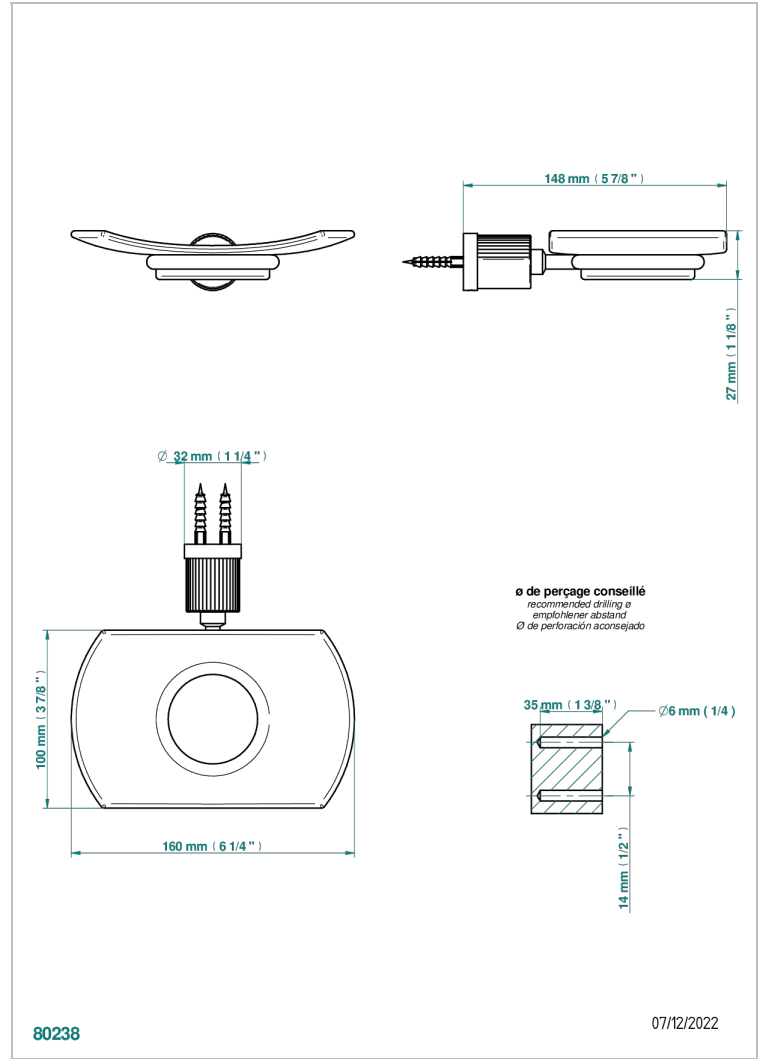

ESTRELA WITH LEVER HANDLES

U3K-500

Glass soap dish, wall mounted

THG[®]
PARIS

CHARACTERISTIC

- Estrela with lever handles
- Glass soap dish, wall mounted

AVAILABLE FINITIONS

Black ceram - D30
Blush PVD - H62
Brass color PVD - H49
Brown bronze color PVD - F33
Chrome polished - A02
Gold color PVD - H52