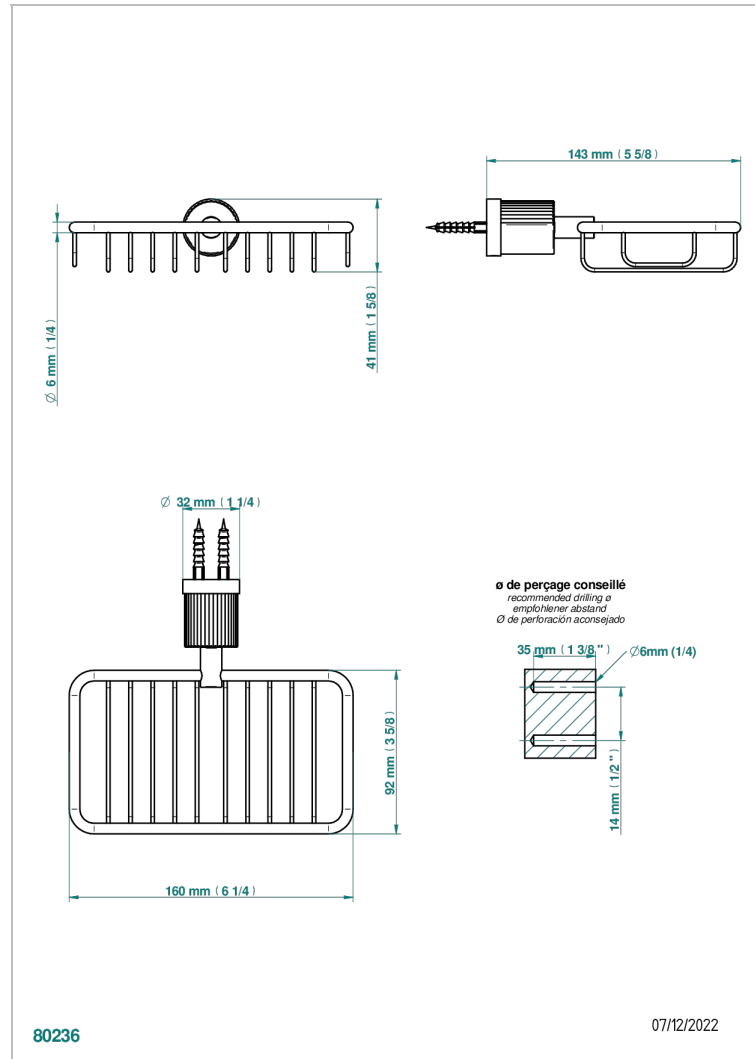

ESTRELA METAL INLAYS

U3L-620

Soap basket, wall mounted 6"1/4 x 3"5/8

CHARACTERISTIC

- Estrela Metal inlays
- Soap basket, wall mounted 6"1/4 x 3"5/8

AVAILABLE FINITIONS

Black ceram - D30
Blush PVD - H62
Brass color PVD - H49
Brown bronze color PVD - F33
Chrome polished - A02
Gold color PVD - H52