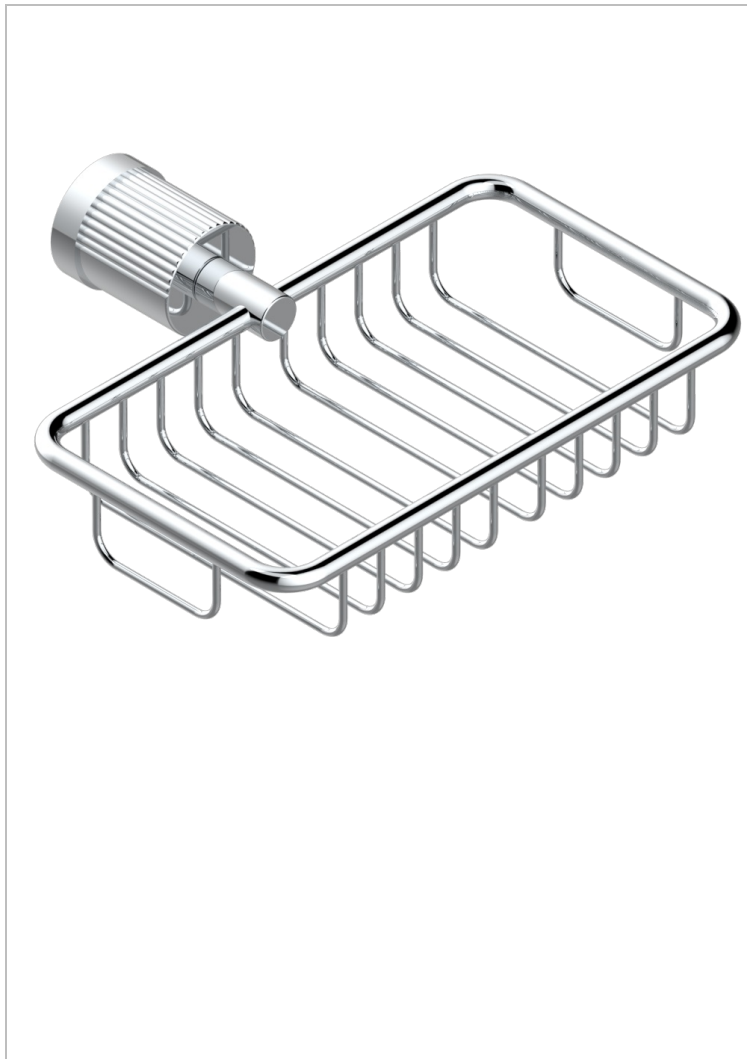

ESTRELA METAL INLAYS

U3L-620

Soap basket, wall mounted 6"1/4 x 3"5/8

CHARACTERISTIC

- Estrela Metal inlays
- Soap basket, wall mounted 6"1/4 x 3"5/8

AVAILABLE FINITIONS

Black ceram - D30
Blush PVD - H62
Brass color PVD - H49
Brown bronze color PVD - F33
Chrome polished - A02
Gold color PVD - H52

Gold mat - F07
Gold polished - F01
Graphite PVD - H64
Matt Umber PVD - H67
Matt blush PVD - H60
Matt brass color PVD - H50

Matt brown bronze color PVD - F34
Matt chrome (American satin) - C02
Matt gold color PVD - H53
Matt graphite PVD - H65
Matt nickel (American satin) - C01
Matt nickel color PVD - H56

Natural smoked Brass - A13
Nickel antique / Sovereign - H28
Nickel color PVD - H55
Nickel polished - B01
Polished chrome with gold inlay - GA1
Soft gold - F30

Soft matt gold - F31
Umber PVD - H66