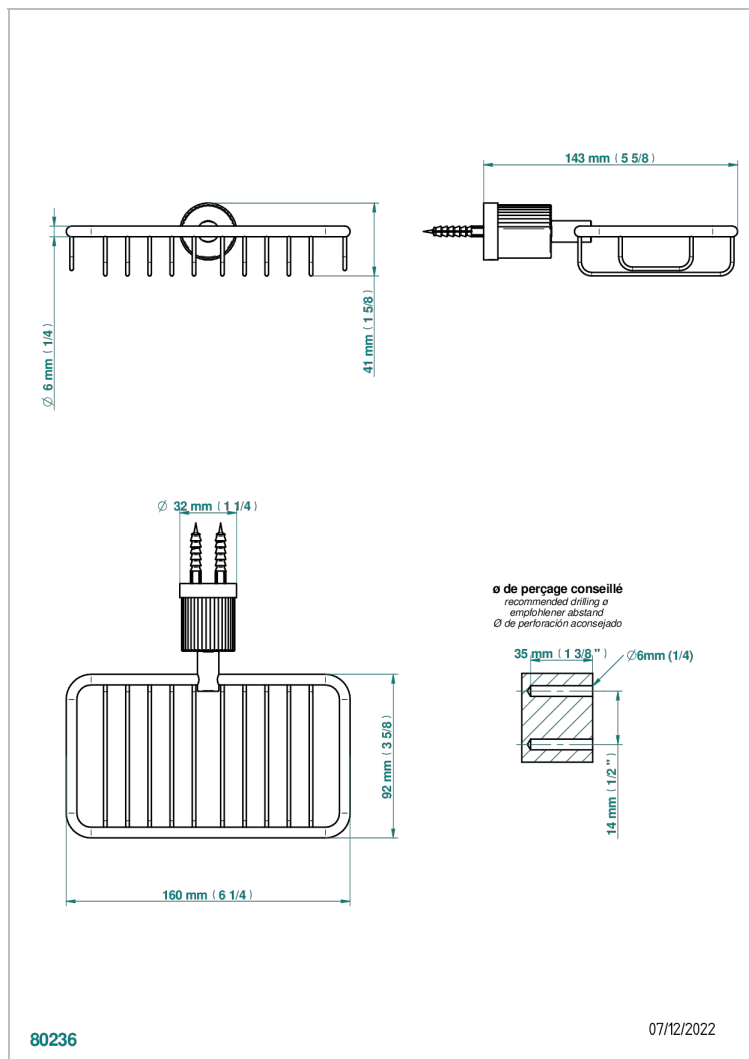

ESTRELA WITH LEVER HANDLES

U3K-620

Soap basket, wall mounted 6"1/4 x 3"5/8

THG[®]
PARIS

CHARACTERISTIC

- Estrela with lever handles
- Soap basket, wall mounted 6"1/4 x 3"5/8

AVAILABLE FINITIONS

Black ceram - D30
Blush PVD - H62
Brass color PVD - H49
Brown bronze color PVD - F33
Chrome polished - A02
Gold color PVD - H52