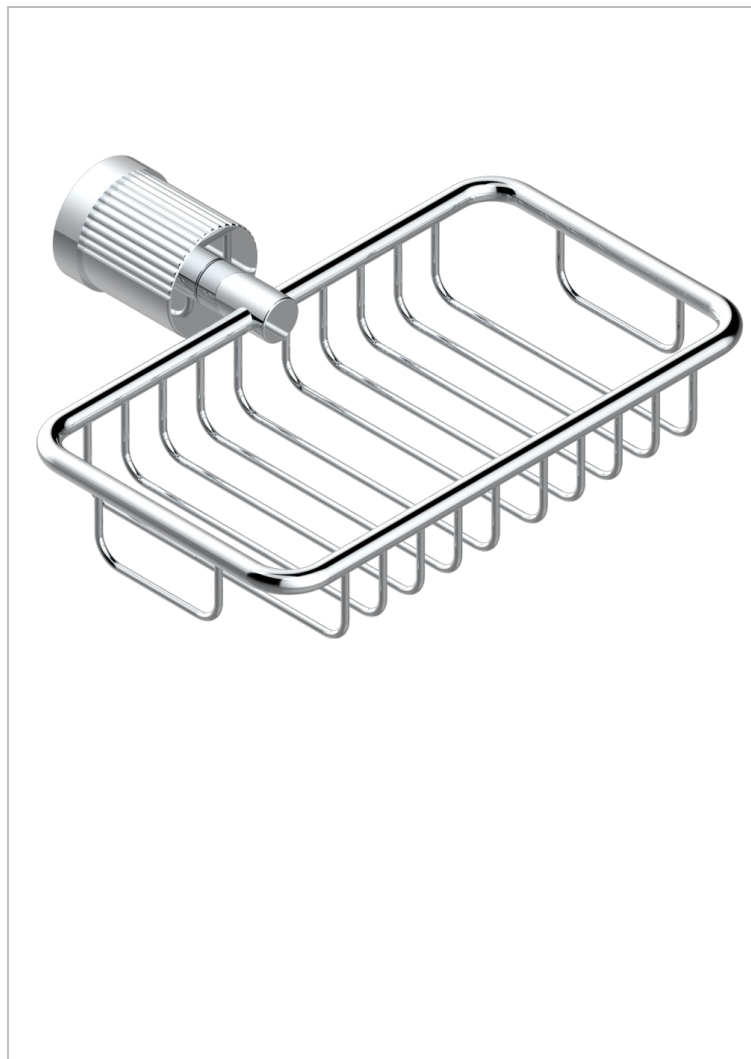

ESTRELA WITH LEVER HANDLES

U3K-620

Soap basket, wall mounted 6"1/4 x 3"5/8

THG[®]
PARIS

CHARACTERISTIC

- Estrela with lever handles
- Soap basket, wall mounted 6"1/4 x 3"5/8

AVAILABLE FINITIONS

Black ceram - D30
Blush PVD - H62
Brass color PVD - H49
Brown bronze color PVD - F33
Chrome polished - A02
Gold color PVD - H52

Gold mat - F07
Gold polished - F01
Graphite PVD - H64
Matt Umber PVD - H67
Matt blush PVD - H60
Matt brass color PVD - H50

Matt brown bronze color PVD - F34
Matt chrome (American satin) - C02
Matt gold color PVD - H53
Matt graphite PVD - H65
Matt nickel (American satin) - C01
Matt nickel color PVD - H56

Natural smoked Brass - A13
Nickel antique / Sovereign - H28
Nickel color PVD - H55
Nickel polished - B01
Polished chrome with gold inlay - GA1
Soft gold - F30

Soft matt gold - F31
Umber PVD - H66