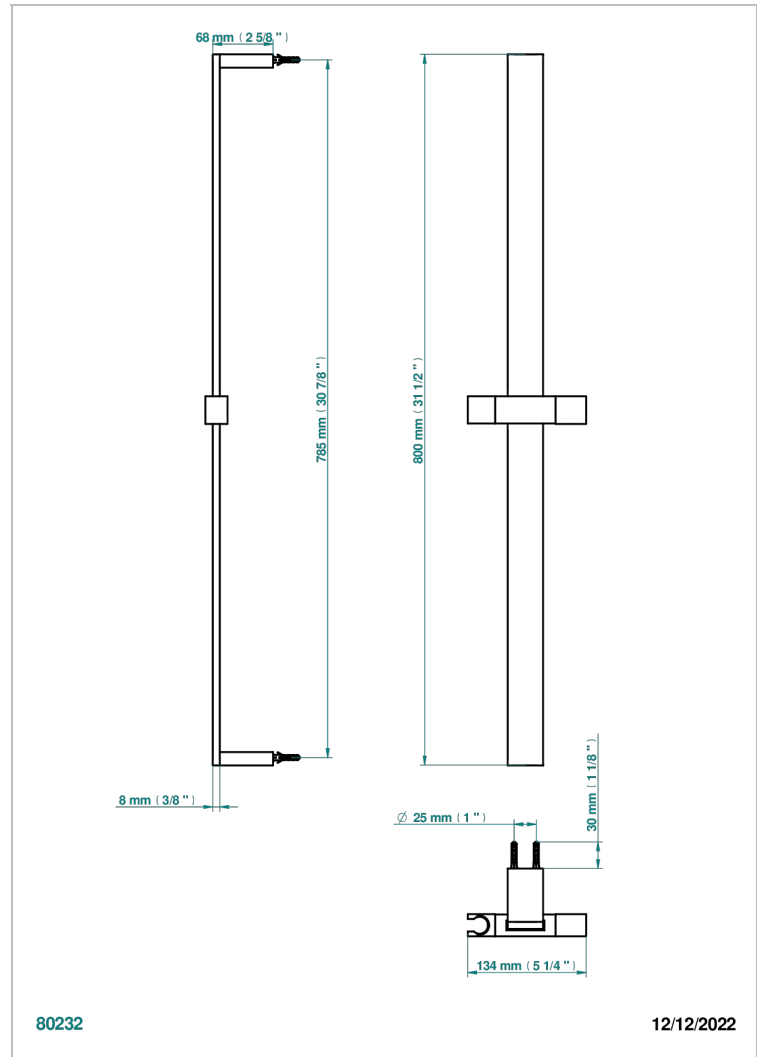

SOHO 2023

G7K-258

60 cm SLIDE BAR AND HOOK

CHARACTERISTIC

- Soho 2023
- 60 cm SLIDE BAR AND HOOK

AVAILABLE FINITIONS

Blush PVD - H62
Brass color PVD - H49
Brown bronze color PVD - F33
Chrome polished - A02
Gold color PVD - H52
Gold mat - F07