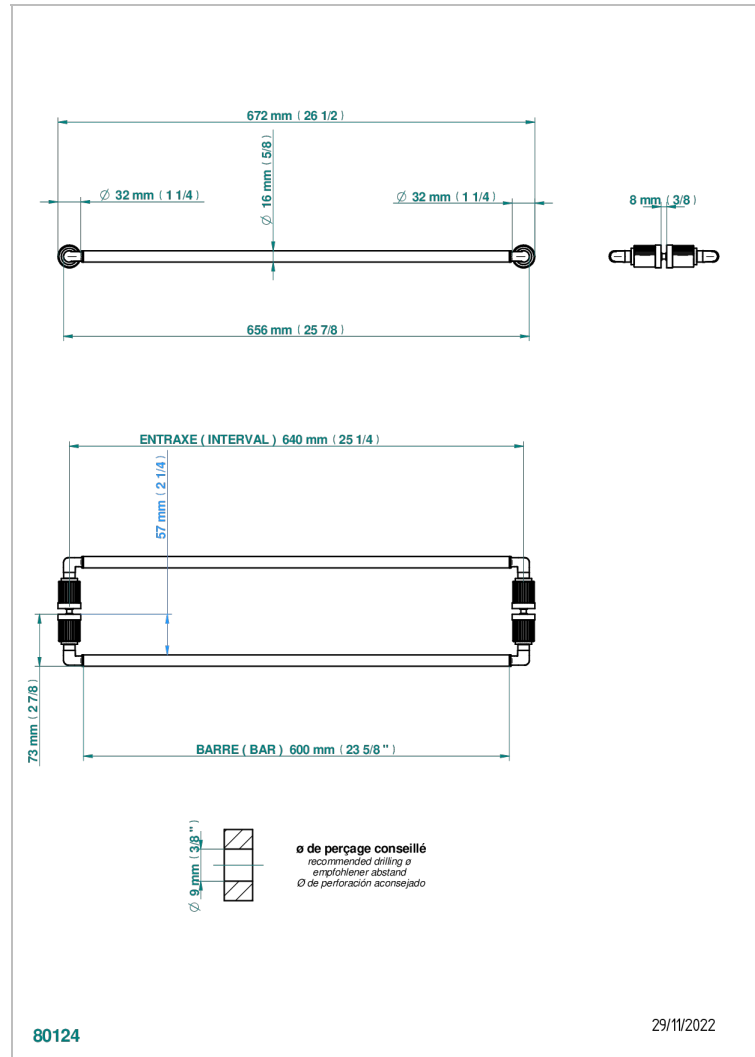

ESTRELA INCRUSTACION METALICA

U3L-514VD

Double towel rail, to be installed back to back on glass door

THG[®]
PARIS

CARACTERÍSTICAS

- Estrela incrustación metálica
- Double towel rail, to be installed back to back on glass door